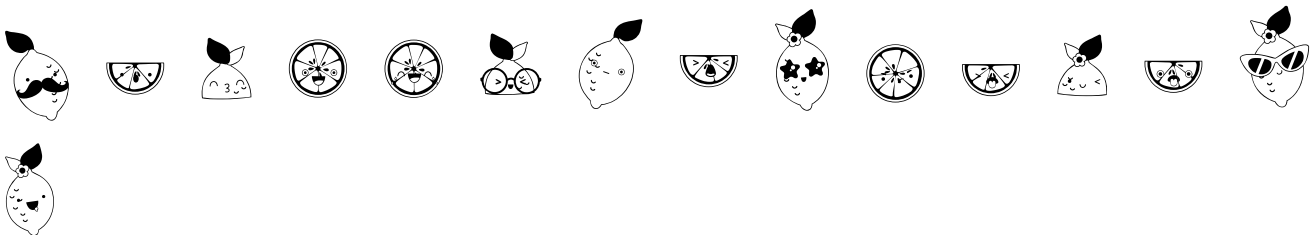

FONT SPECIFICATION

Lemon Meringue Emojis Dingbats

DB Lemon Meringue Emojis - Regular

Uppercase Characters

Lowercase Characters

Numbers

Punctuation and Symbols

All Other Glyphs