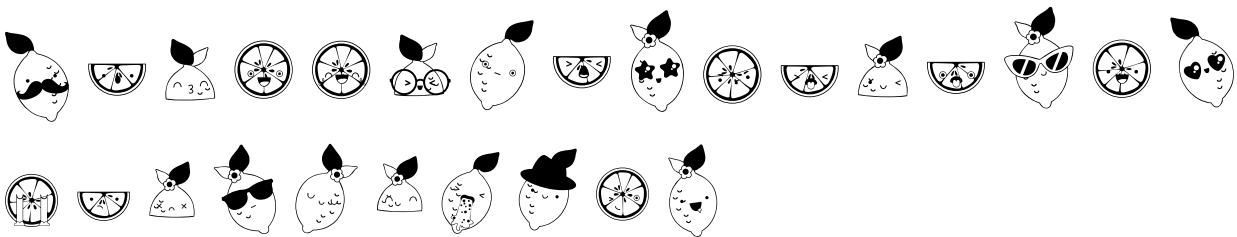

FONT SPECIFICATION

Lemon Meringue Emojis Dingbats

DB Lemon Meringue Emojis - Regular

Uppercase Characters

Lowercase Characters

Numbers

Punctuation and Symbols

All Other Glyphs