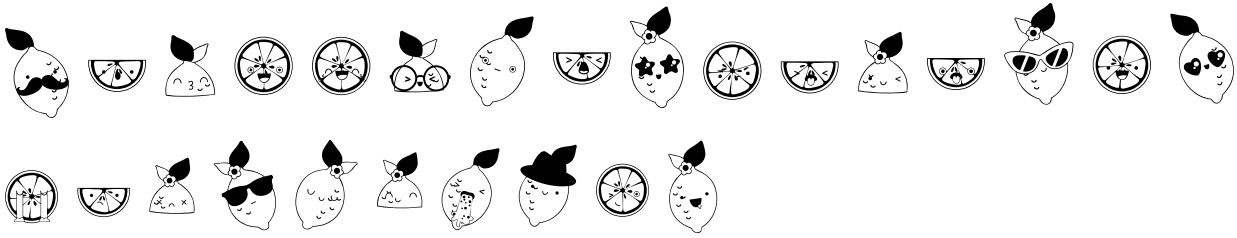

FONT SPECIFICATION

Lemon Meringue Emojis Dingbats

DB Lemon Meringue Emojis - Regular

Uppercase Characters

Lowercase Characters

Numbers

Punctuation and Symbols

All Other Glyphs