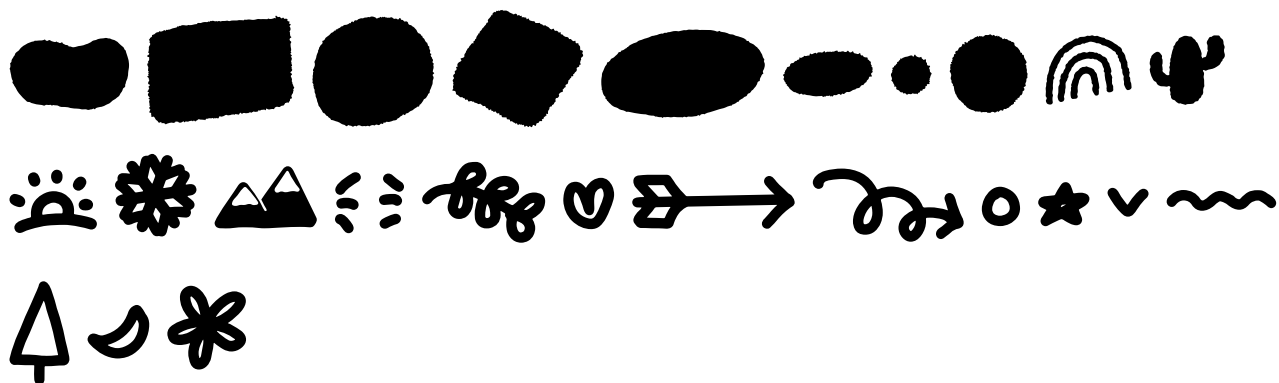

FONT SPECIFICATION

Bubble Mint - Fun written Font

Bubble Mint Doodle - Regular

Uppercase Characters

Lowercase Characters

Numbers

Punctuation and Symbols

All Other Glyphs