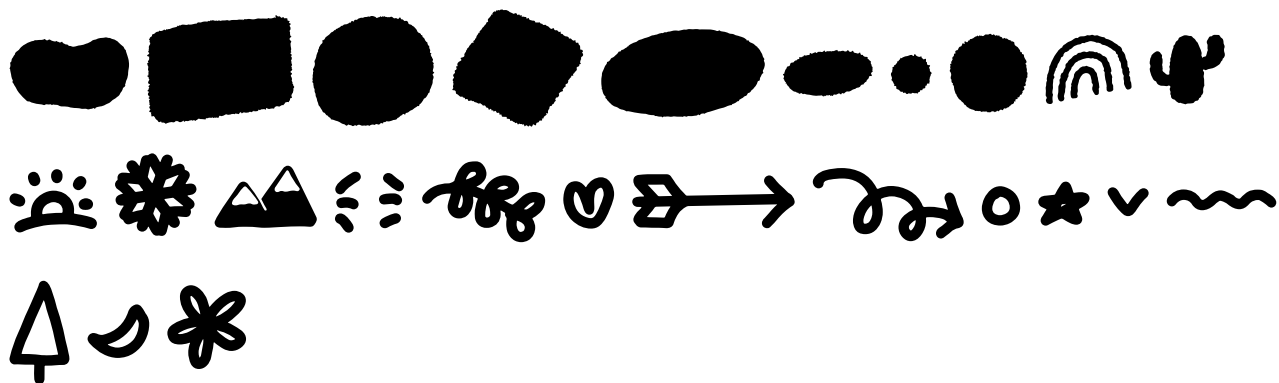

FONT SPECIFICATION

Bubble Mint - Fun written Font

Bubble Mint Doodle - Regular

Uppercase Characters

Lowercase Characters

Numbers

Punctuation and Symbols

All Other Glyphs