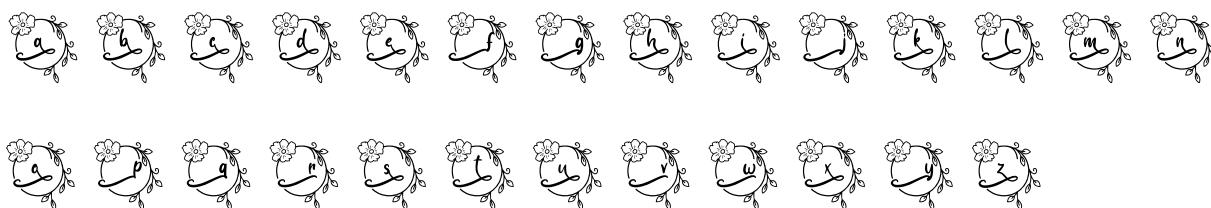

FONT SPECIFICATION

The Wedding Monogram Font Bundle

Love Pendant Monogram - Regular

Uppercase Characters

Lowercase Characters

Numbers

Punctuation and Symbols

All Other Glyphs

Pinky Monogram - Regular

Uppercase Characters

Lowercase Characters

Numbers

Punctuation and Symbols

All Other Glyphs

Abilane Flower Monogram - Regular

Uppercase Characters