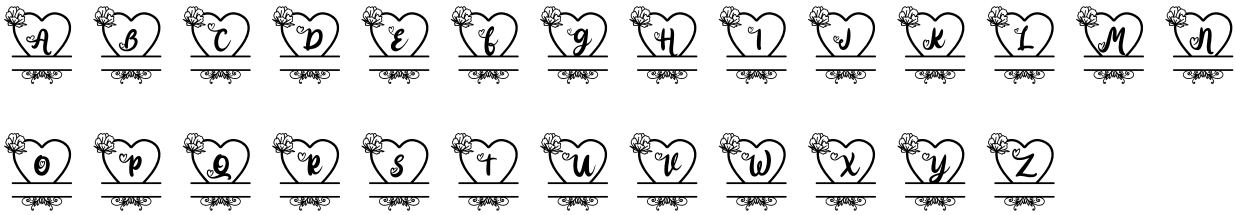

FONT SPECIFICATION

The Wedding Monogram Font Bundle

Love Pendant Monogram - Regular

Uppercase Characters

Lowercase Characters

Numbers

Punctuation and Symbols

All Other Glyphs

Pinky Monogram - Regular

Uppercase Characters

Lowercase Characters

Numbers

Punctuation and Symbols

All Other Glyphs

Abilane Flower Monogram - Regular

Uppercase Characters