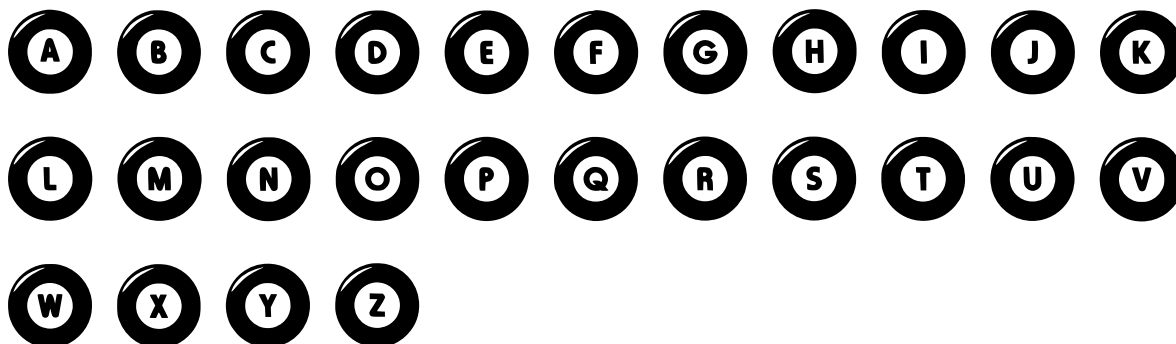

FONT SPECIFICATION

Pool Ball

Pool Ball - Regular

Uppercase Characters

Lowercase Characters

Numbers

Punctuation and Symbols

All Other Glyphs