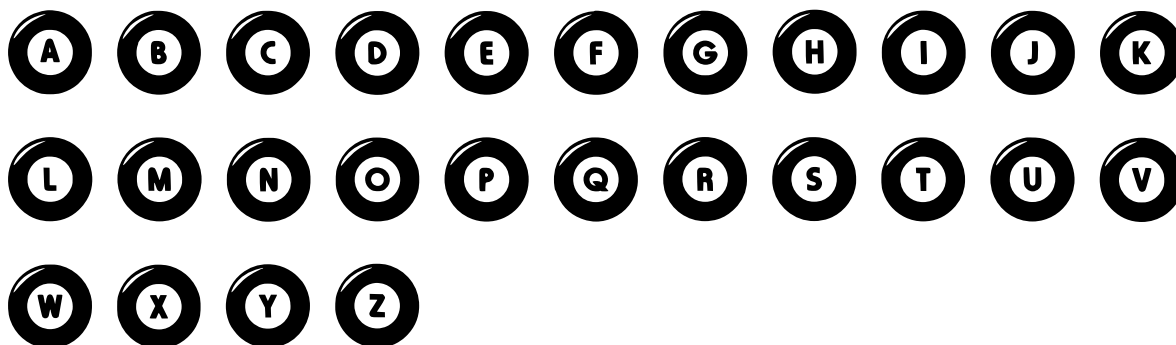

FONT SPECIFICATION

Pool Ball

Pool Ball - Regular

Uppercase Characters

Lowercase Characters

Numbers

Punctuation and Symbols

All Other Glyphs