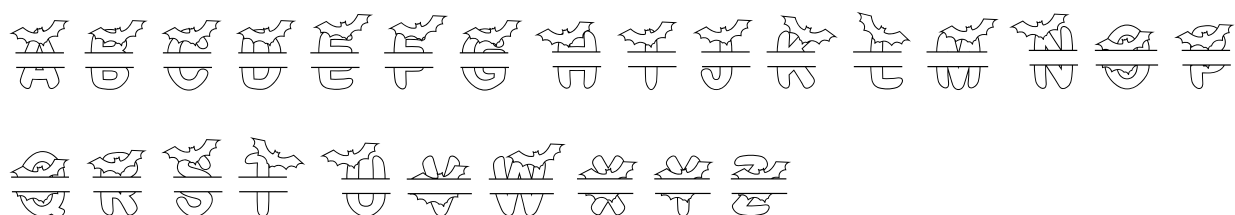

BOO Bat Monogram - Regular

Uppercase Characters