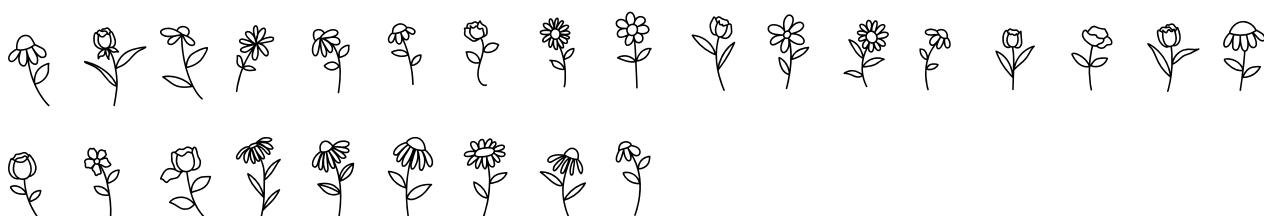

FONT SPECIFICATION

Little Blooms Dingbat Font - Flower Font

DWD Little Blooms - Regular

Uppercase Characters

Lowercase Characters

Numbers

Punctuation and Symbols

All Other Glyphs