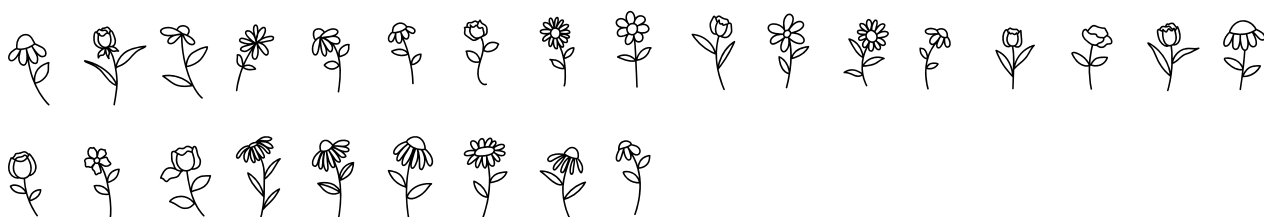

FONT SPECIFICATION

Little Blooms Dingbat Font - Flower Font

DWD Little Blooms - Regular

Uppercase Characters

Lowercase Characters

Numbers

Punctuation and Symbols

All Other Glyphs