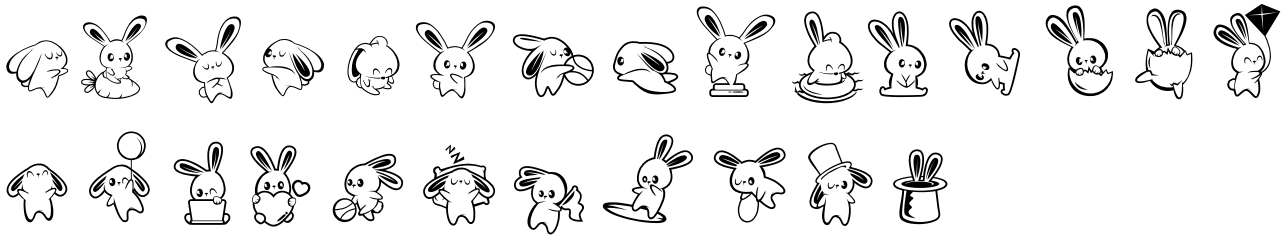

FONT SPECIFICATION

Tiny Bunny

Tiny Bunny - Regular

Uppercase Characters

Lowercase Characters

Numbers

Punctuation and Symbols

All Other Glyphs