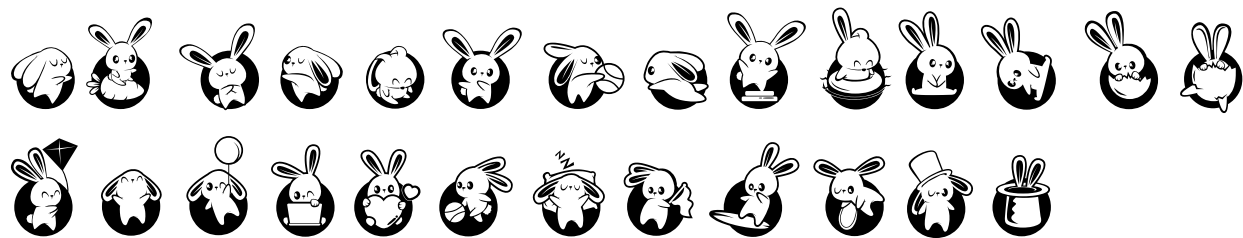

FONT SPECIFICATION

Tiny Bunny

Tiny Bunny - Regular

Uppercase Characters

Lowercase Characters

Numbers

Punctuation and Symbols

All Other Glyphs