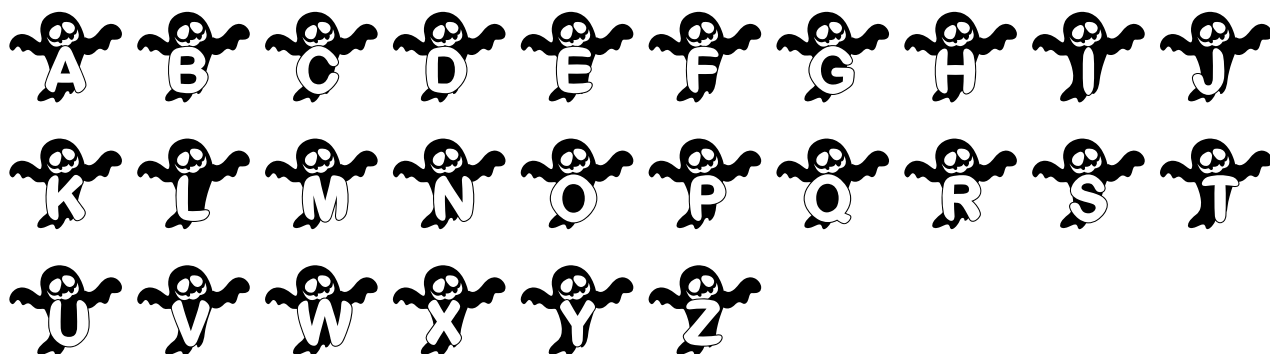

FONT SPECIFICATION

Boo Ghost Monogram Font for Halloween 2X Style

Boo Ghost Font - Regular

Uppercase Characters

Lowercase Characters

Numbers

Punctuation and Symbols

All Other Glyphs