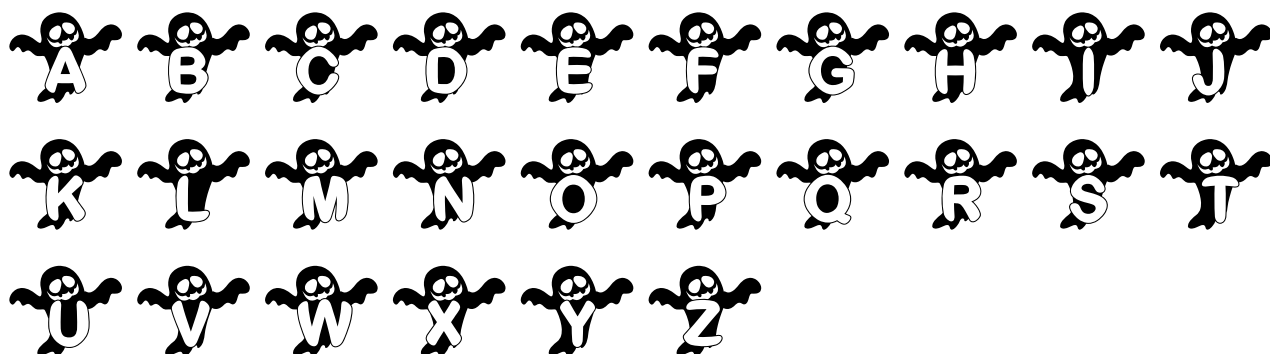

FONT SPECIFICATION

Boo Ghost Monogram Font for Halloween 2X Style

Boo Ghost Font - Regular

Uppercase Characters

Lowercase Characters

Numbers

Punctuation and Symbols

All Other Glyphs