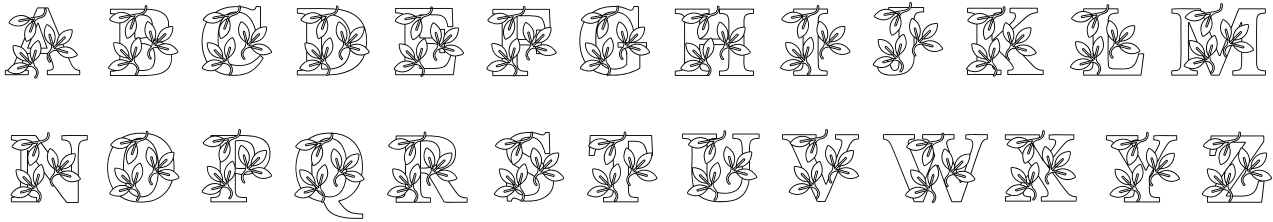

FONT SPECIFICATION

Leaf ver3

Leaf Ver3 - Regular

Uppercase Characters

Lowercase Characters

Numbers

Punctuation and Symbols

All Other Glyphs