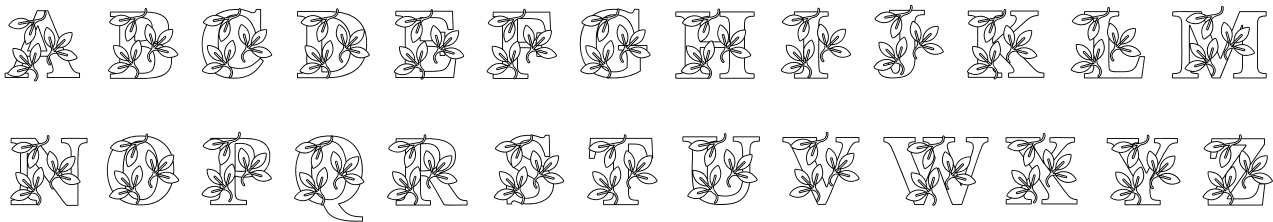

FONT SPECIFICATION

Leaf ver3

Leaf Ver3 - Regular

Uppercase Characters

Lowercase Characters

Numbers

Punctuation and Symbols

All Other Glyphs