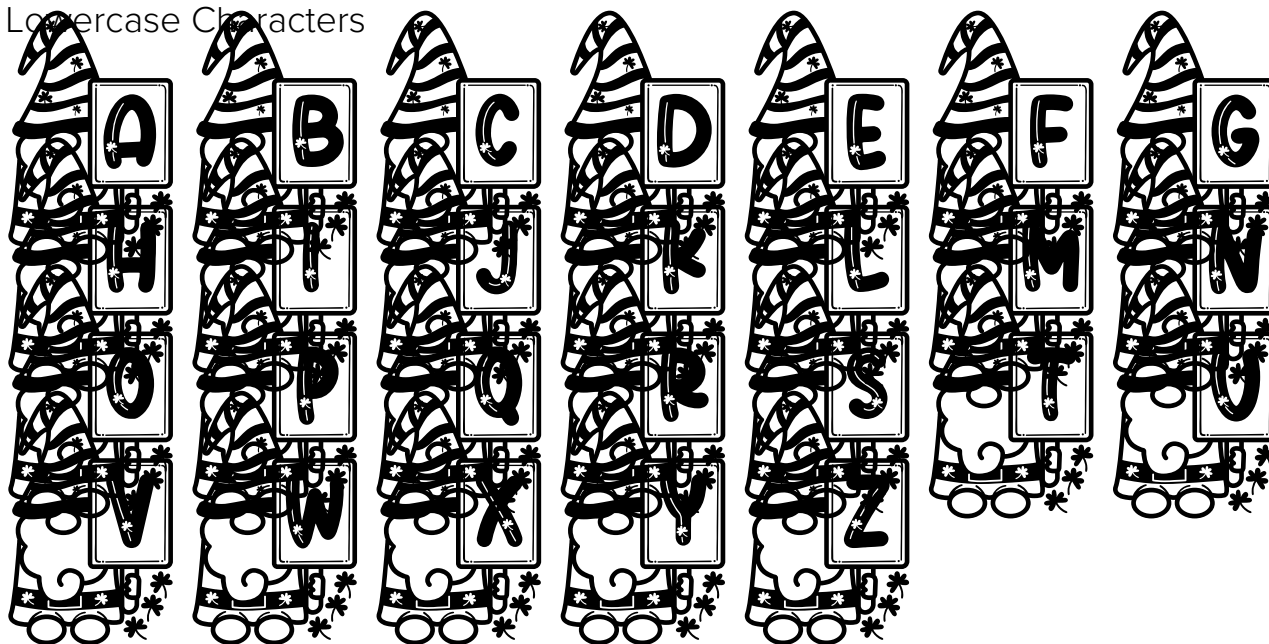

FONT SPECIFICATION

Monogram Patrick Gnome Font

Monogram Patrick Gnome - Regular

Uppercase Characters

Lowercase Characters

Numbers

Punctuation and Symbols

All Other Glyphs