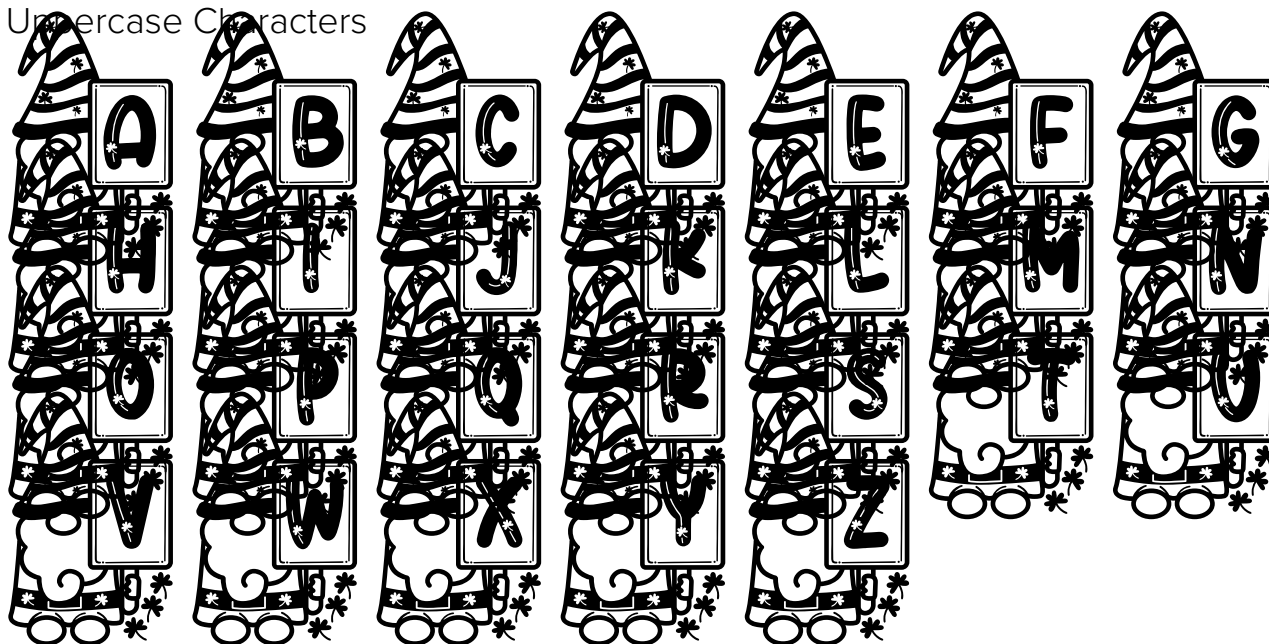

FONT SPECIFICATION

Monogram Patrick Gnome Font

Monogram Patrick Gnome - Regular

Uppercase Characters

Lowercase Characters

Numbers

Punctuation and Symbols

All Other Glyphs