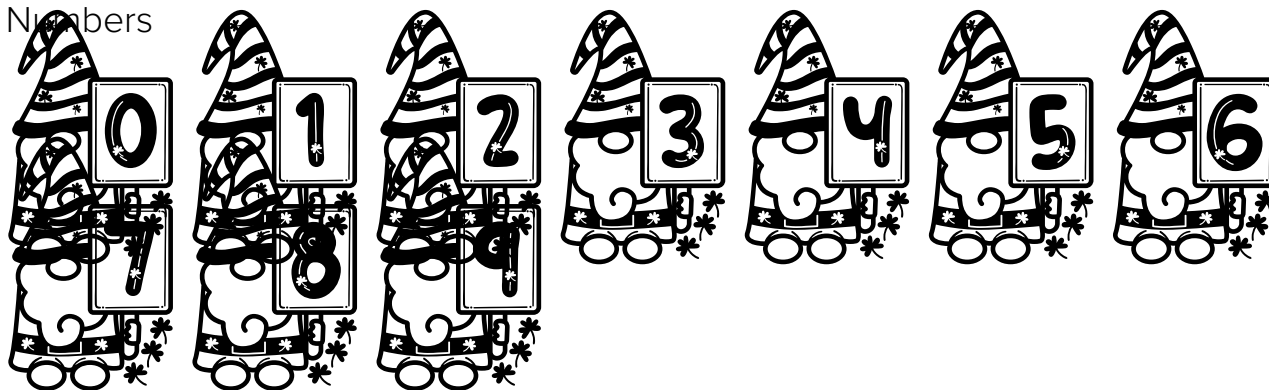

FONT SPECIFICATION

Monogram Patrick Gnome Font

Monogram Patrick Gnome - Regular

Uppercase Characters

Lowercase Characters

Numbers

Punctuation and Symbols

All Other Glyphs