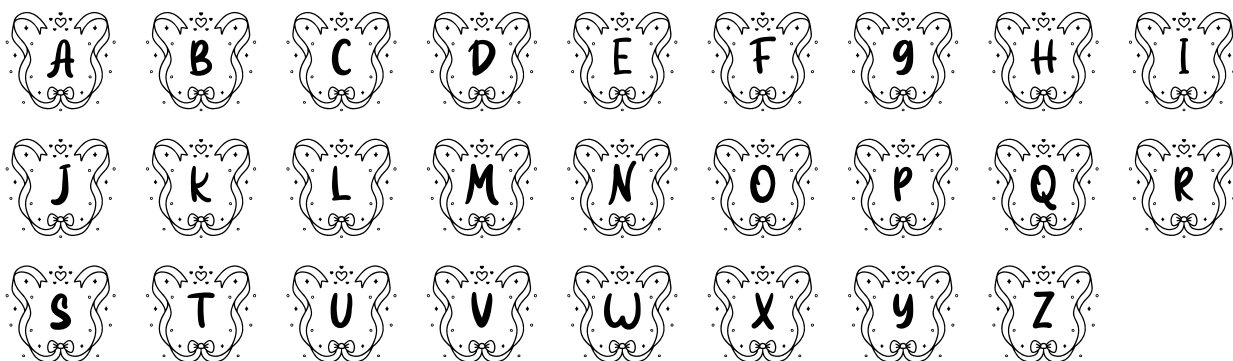

FONT SPECIFICATION

Ruri Valentine Monogram

Ruri Valentine Monogram - Regular

Uppercase Characters

Lowercase Characters

Numbers

Punctuation and Symbols

All Other Glyphs