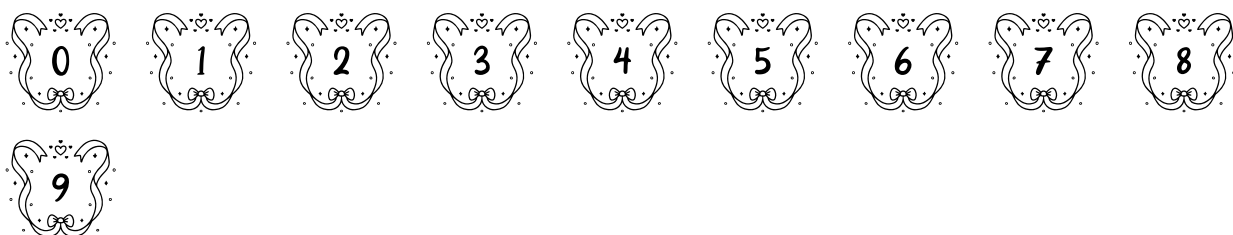

FONT SPECIFICATION

Ruri Valentine Monogram

Ruri Valentine Monogram - Regular

Uppercase Characters

Lowercase Characters

Numbers

Punctuation and Symbols

All Other Glyphs