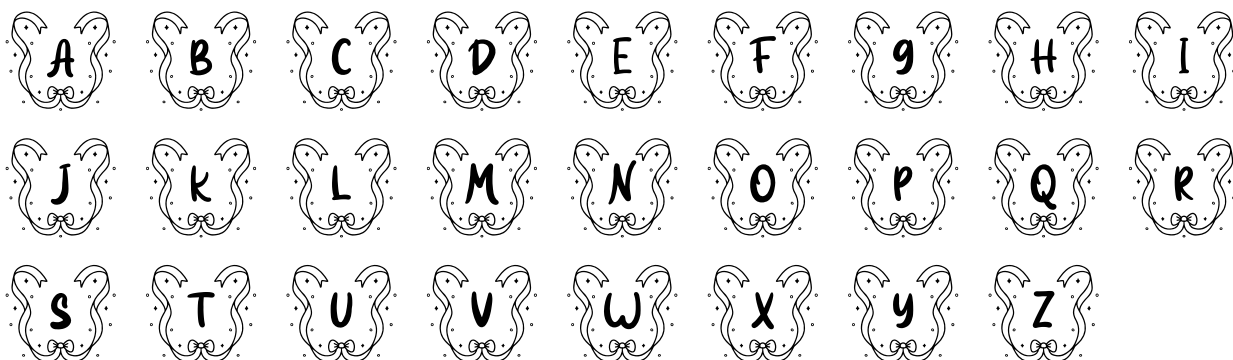

FONT SPECIFICATION

Ruri Valentine Monogram

Ruri Valentine Monogram - Regular

Uppercase Characters

Lowercase Characters

Numbers

Punctuation and Symbols

All Other Glyphs