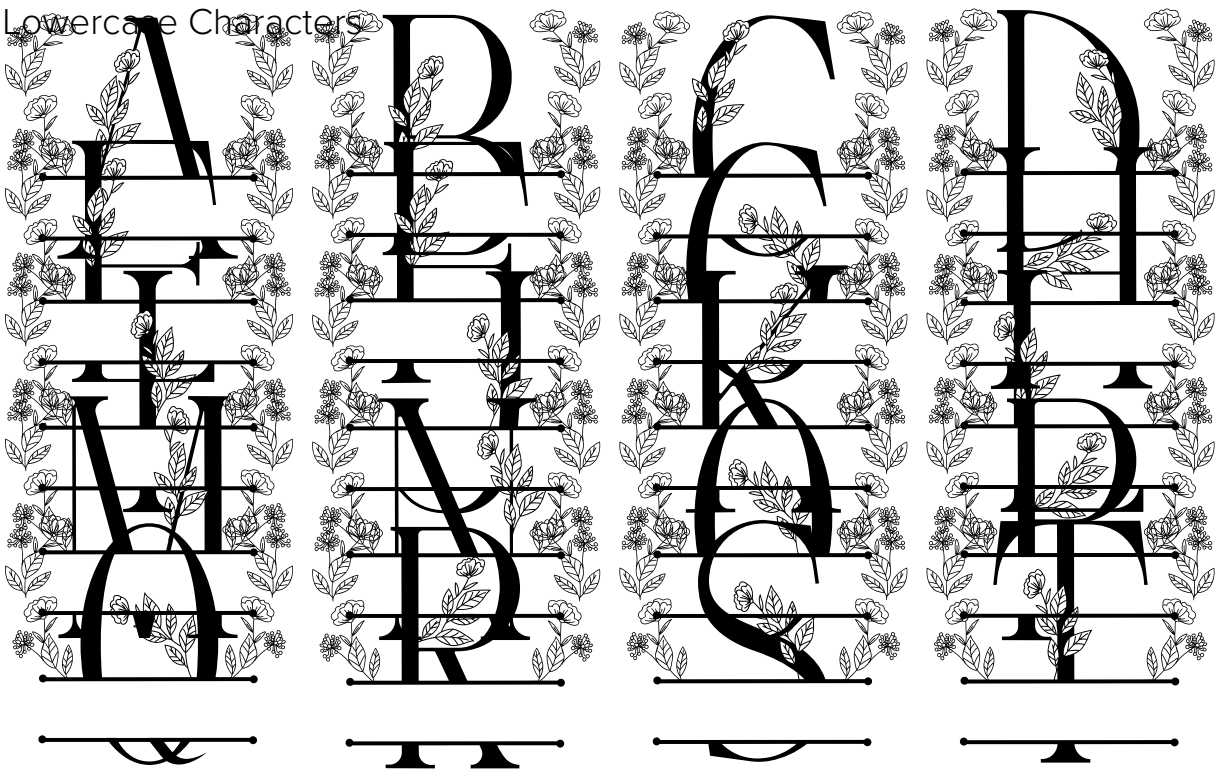

FONT SPECIFICATION

Flower Bloom Line Monogram

Flower Bloom Line Monogram - Regular

Uppercase Characters

Lowercase Characters

Numbers

Punctuation and Symbols

All Other Glyphs