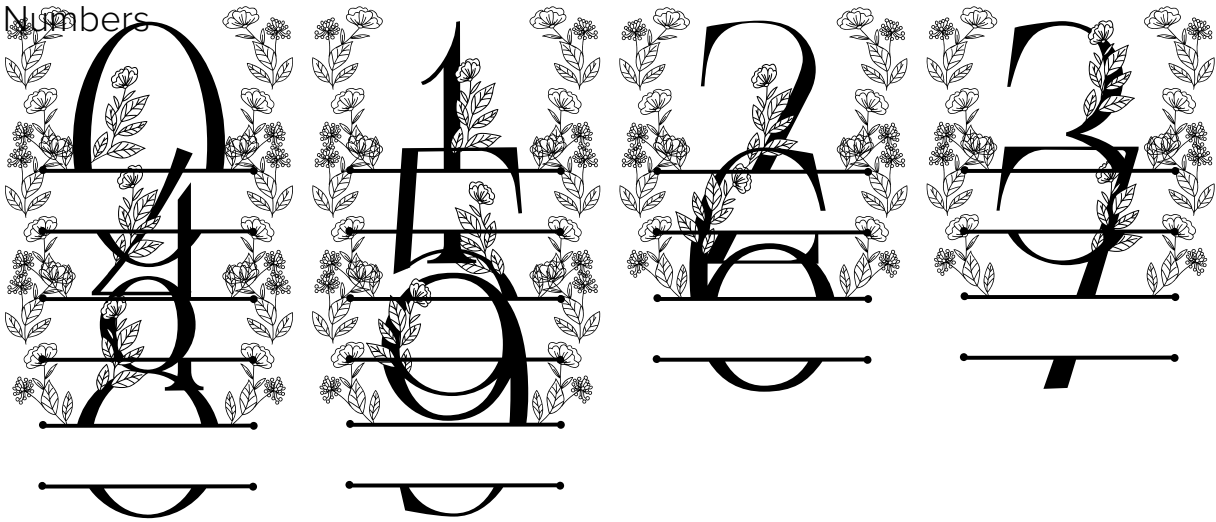

FONT SPECIFICATION

Flower Bloom Line Monogram

Flower Bloom Line Monogram - Regular

Uppercase Characters

Lowercase Characters

Numbers

Punctuation and Symbols

All Other Glyphs