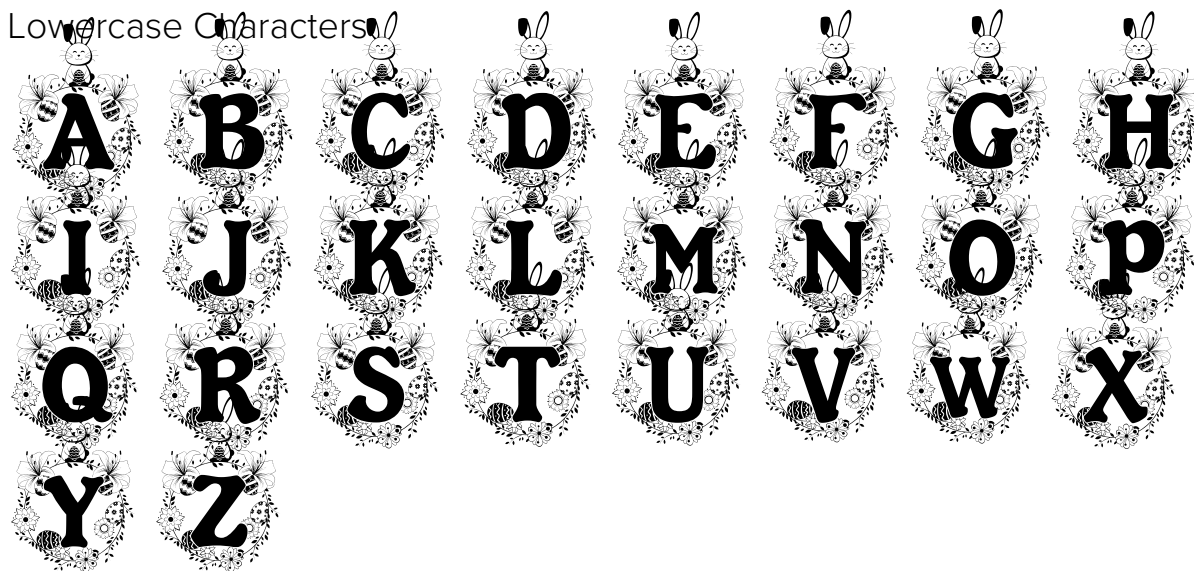

FONT SPECIFICATION

The Easter Joy Font Pack

Easter Joy Bunnies - Regular

Uppercase Characters

Lowercase Characters

Numbers

Punctuation and Symbols

All Other Glyphs

Bunny Hop Monogram - Regular

Uppercase Characters

Lowercase Characters

Numbers

Punctuation and Symbols

All Other Glyphs

Easter Joy Extras - Regular

Uppercase Characters

Lowercase Characters

Numbers

Punctuation and Symbols

All Other Glyphs

Easter Joy Split - Regular

Uppercase Characters

Lowercase Characters

Numbers