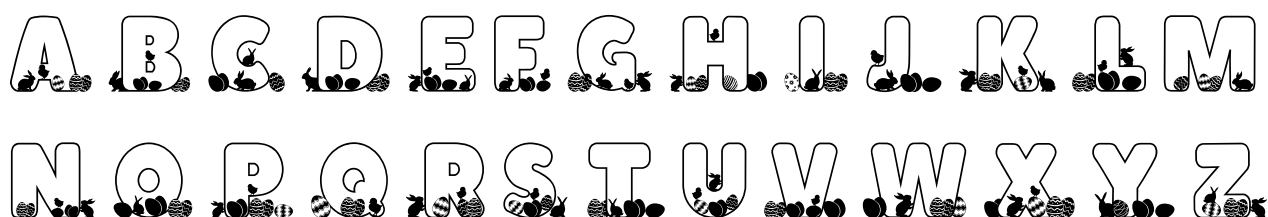

FONT SPECIFICATION

The Easter Joy Font Pack

Easter Joy Bunnies - Regular

Uppercase Characters

Lowercase Characters

Numbers

Punctuation and Symbols

All Other Glyphs

Bunny Hop Monogram - Regular

Uppercase Characters

Lowercase Characters

Numbers

Punctuation and Symbols

All Other Glyphs

Easter Joy Extras - Regular

Uppercase Characters