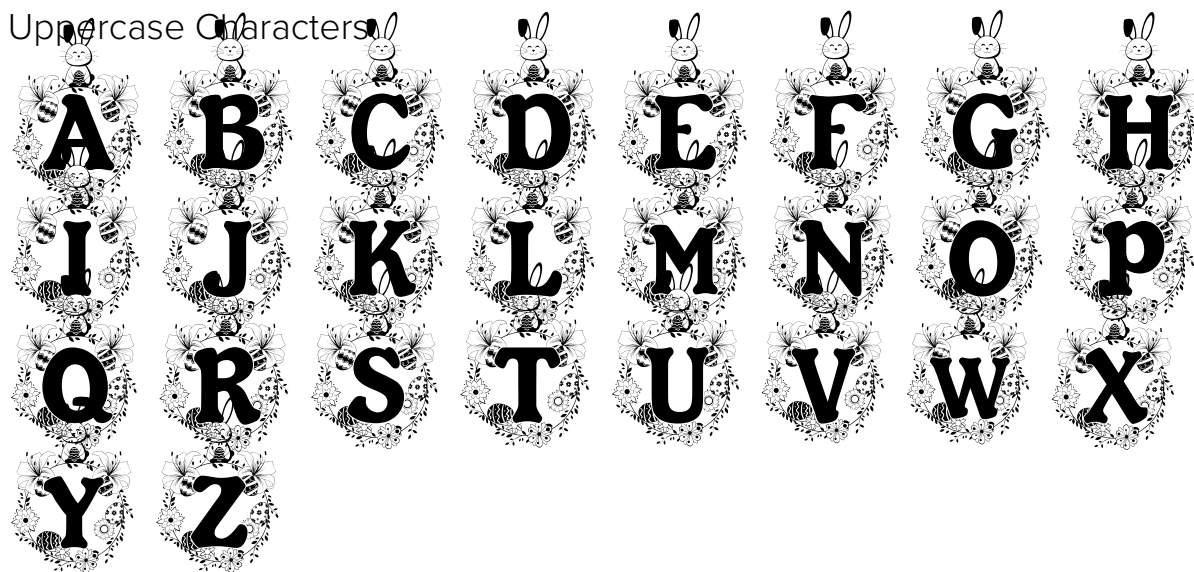

FONT SPECIFICATION

The Easter Joy Font Pack

Easter Joy Bunnies - Regular

Uppercase Characters

Lowercase Characters

Numbers

Punctuation and Symbols

All Other Glyphs

Bunny Hop Monogram - Regular

Uppercase Characters

Lowercase Characters

Numbers

Punctuation and Symbols

All Other Glyphs

Easter Joy Extras - Regular

Uppercase Characters

Lowercase Characters

Numbers

Punctuation and Symbols

All Other Glyphs

Easter Joy Split - Regular

Uppercase Characters

Lowercase Characters

Numbers