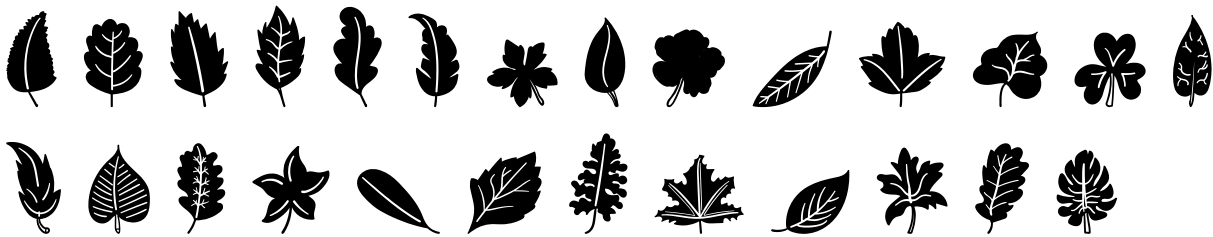

FONT SPECIFICATION

Leaves Doodles - Dingbats Font

WL Leaves DB - Regular

Uppercase Characters

Lowercase Characters

Numbers

Punctuation and Symbols

All Other Glyphs