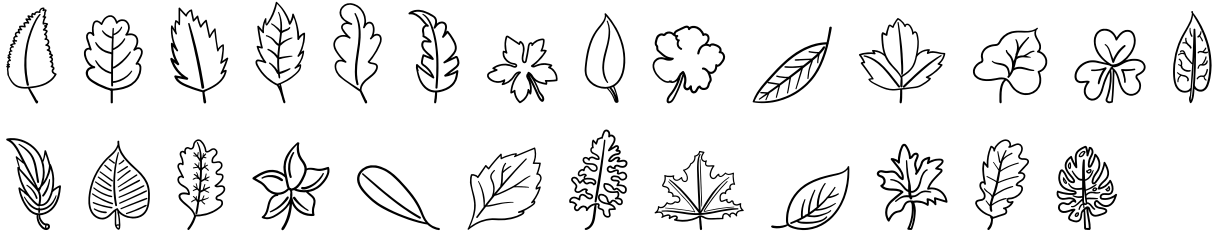

FONT SPECIFICATION

Leaves Doodles - Dingbats Font

WL Leaves DB - Regular

Uppercase Characters

Lowercase Characters

Numbers

Punctuation and Symbols

All Other Glyphs