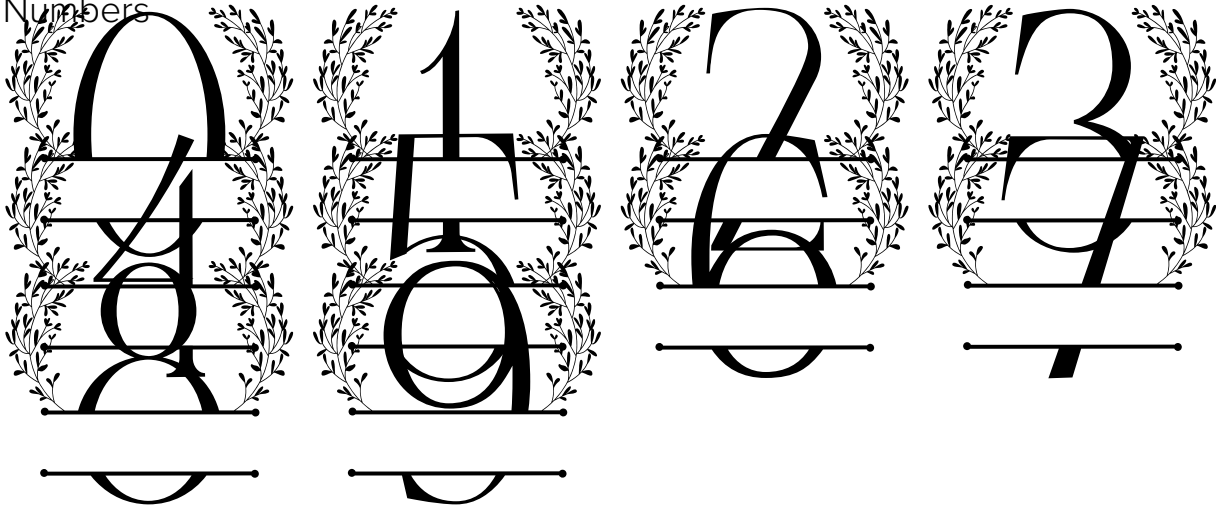

FONT SPECIFICATION

Petite Leaves Line Monogram Font

Petite Leaves Line - Regular

Uppercase Characters

Lowercase Characters

Numbers

Punctuation and Symbols

All Other Glyphs