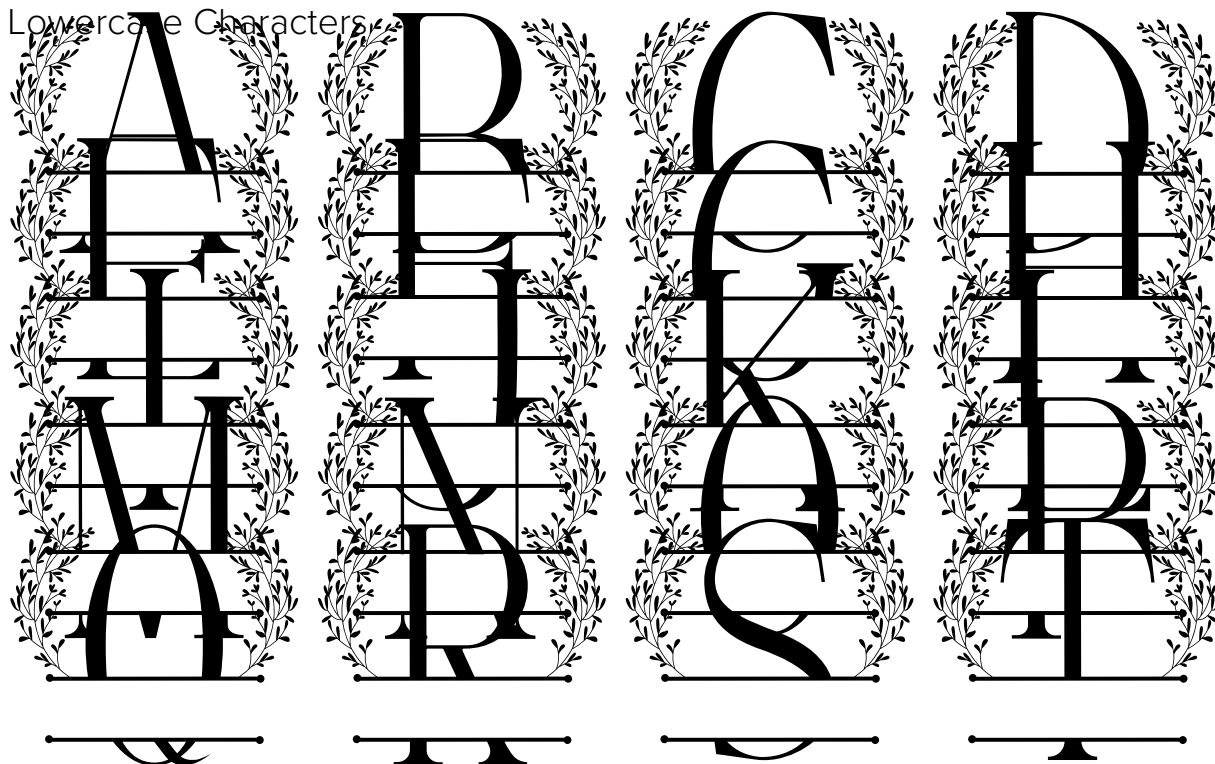

FONT SPECIFICATION

Petite Leaves Line Monogram Font

Petite Leaves Line - Regular

Uppercase Characters

Lowercase Characters

Numbers

Punctuation and Symbols

All Other Glyphs