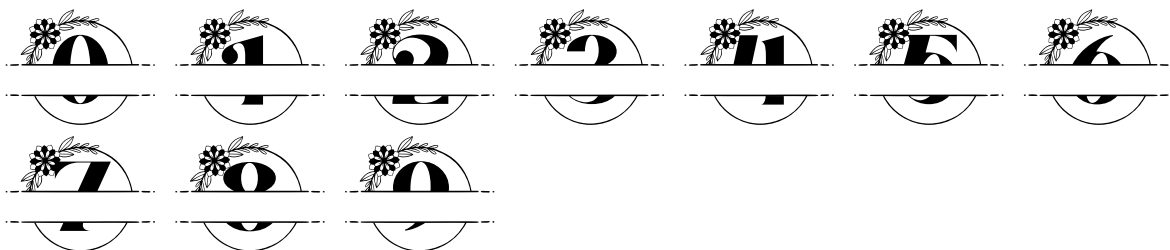

FONT SPECIFICATION

Alora Monogram Line Font

Alora Monogram Line - Regular

Uppercase Characters

Lowercase Characters

Numbers

Punctuation and Symbols

All Other Glyphs