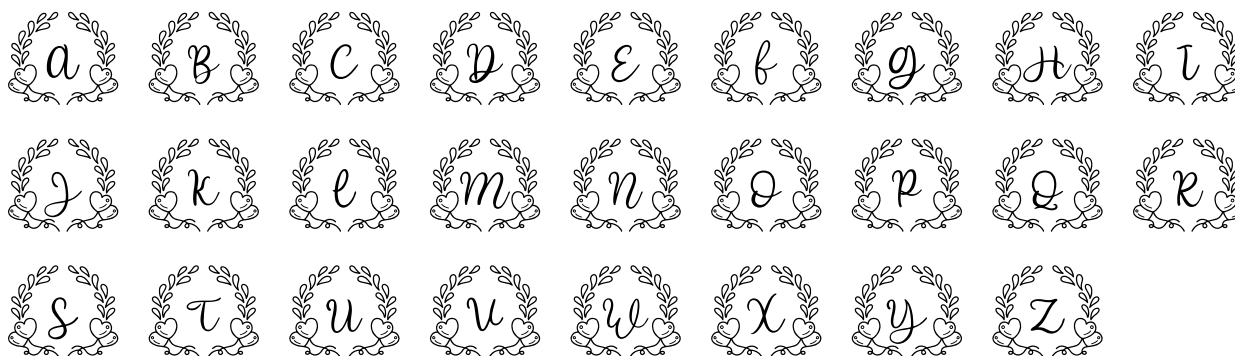

FONT SPECIFICATION

Riana Valentine Monogram

Rianda Valentine Monogram - Regular

Uppercase Characters

Lowercase Characters

Numbers

Punctuation and Symbols

All Other Glyphs