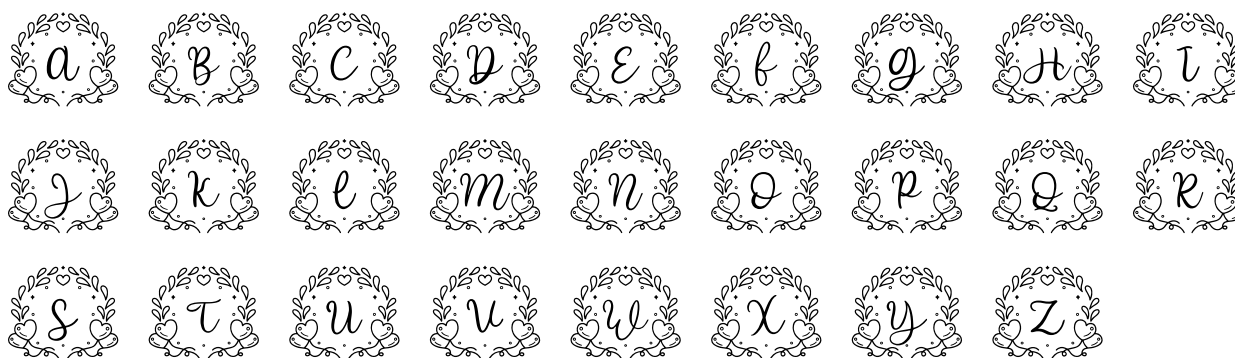

FONT SPECIFICATION

Riana Valentine Monogram

Rianda Valentine Monogram - Regular

Uppercase Characters

Lowercase Characters

Numbers

Punctuation and Symbols

All Other Glyphs