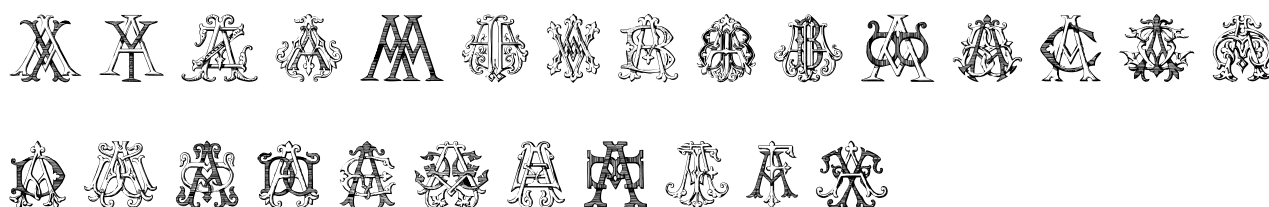

FONT SPECIFICATION

Monocracy Vintage Monograms A

Monocracy Vintage Monograms A - Regular

Uppercase Characters

Lowercase Characters

Numbers

Punctuation and Symbols

All Other Glyphs