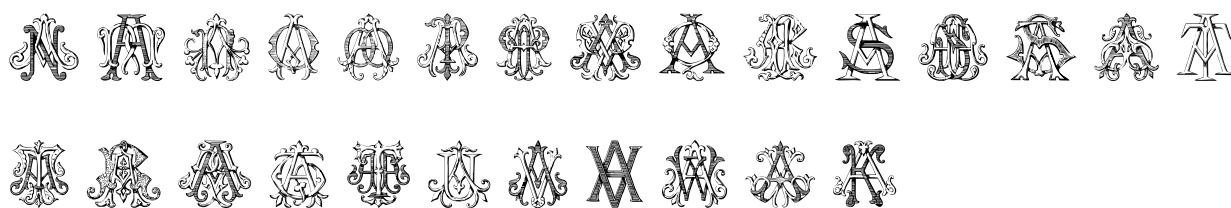

FONT SPECIFICATION

Monocracy Vintage Monograms A

Monocracy Vintage Monograms A - Regular

Uppercase Characters

Lowercase Characters

Numbers

Punctuation and Symbols

All Other Glyphs