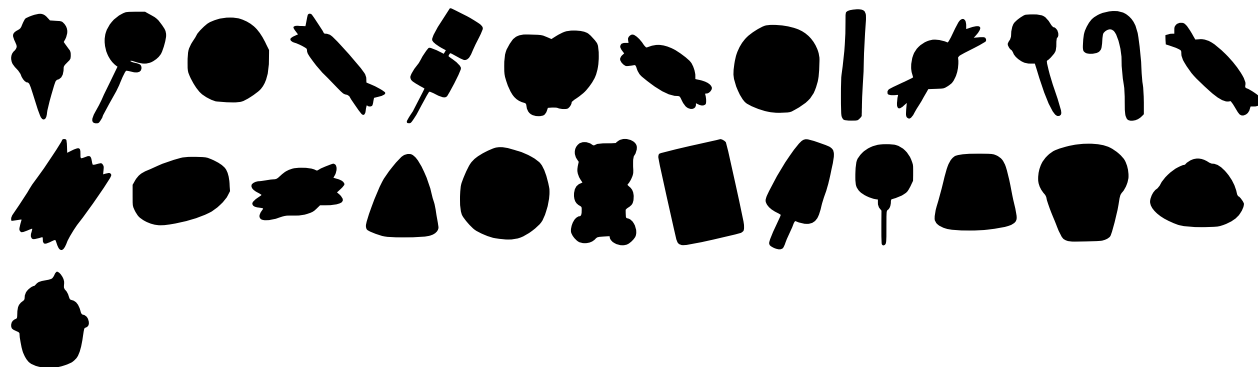

FONT SPECIFICATION

Kandy Yum Font

Kandy Yum Extra - Regular

Uppercase Characters

Lowercase Characters

Numbers

Punctuation and Symbols

All Other Glyphs