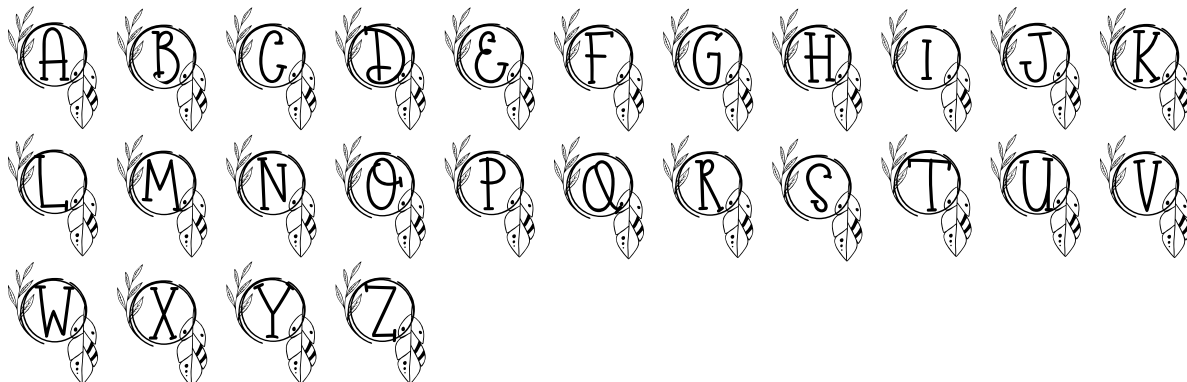

FONT SPECIFICATION

Leafy Embrace Boho Monogram

Leafy Embrace Boho Monogram - Regular

Uppercase Characters

Lowercase Characters

Numbers

Punctuation and Symbols

All Other Glyphs