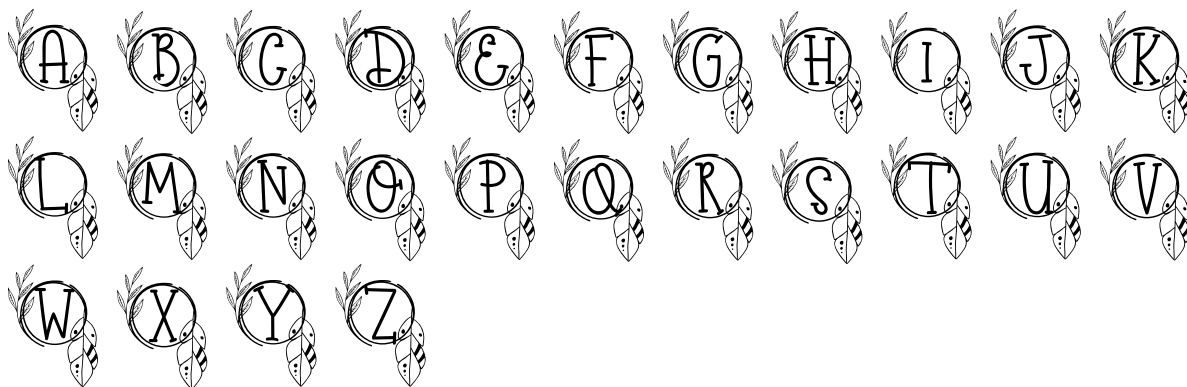

FONT SPECIFICATION

Leafy Embrace Boho Monogram

Leafy Embrace Boho Monogram - Regular

Uppercase Characters

Lowercase Characters

Numbers

Punctuation and Symbols

All Other Glyphs