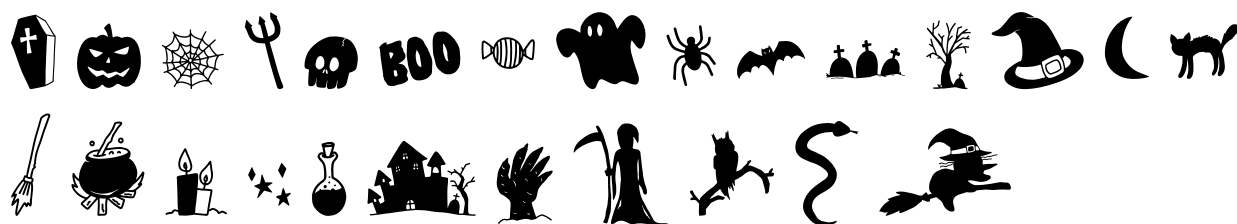

Punctuation and Symbols

! " \$ & ' () , .
?

All Other Glyphs

ŀ Ł ƚ ƞ Ɵ

•

NO GLYPH

Ghost Story Doodles - Regular

Uppercase Characters