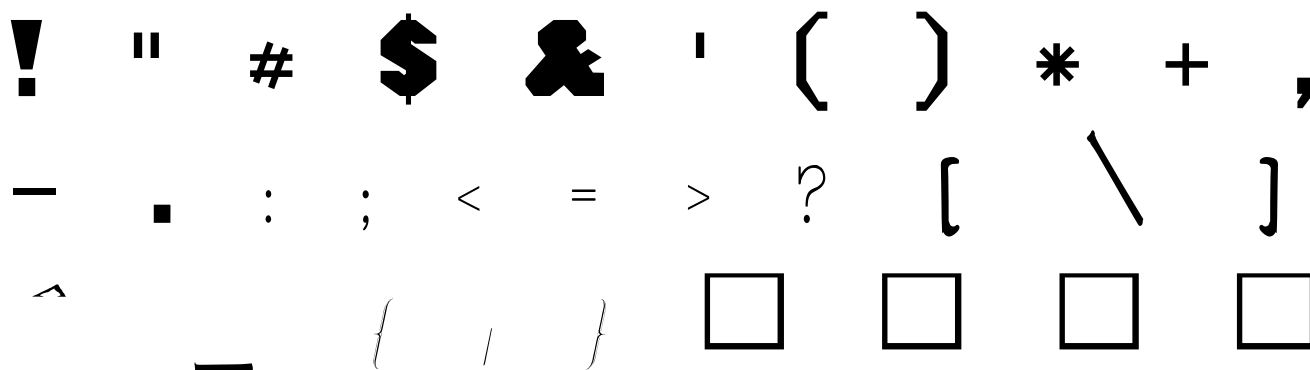

FONT SPECIFICATION

Kidnapped at Old Times 5

Kidnapped At Old Times 5 - Regular

Uppercase Characters

Lowercase Characters

Numbers

Punctuation and Symbols

□ □ □ □ □ □ □ □
□ □ □ **2** **3** □ □ □
□ □ **1**  □ **1/4** **1/2** **3/4**