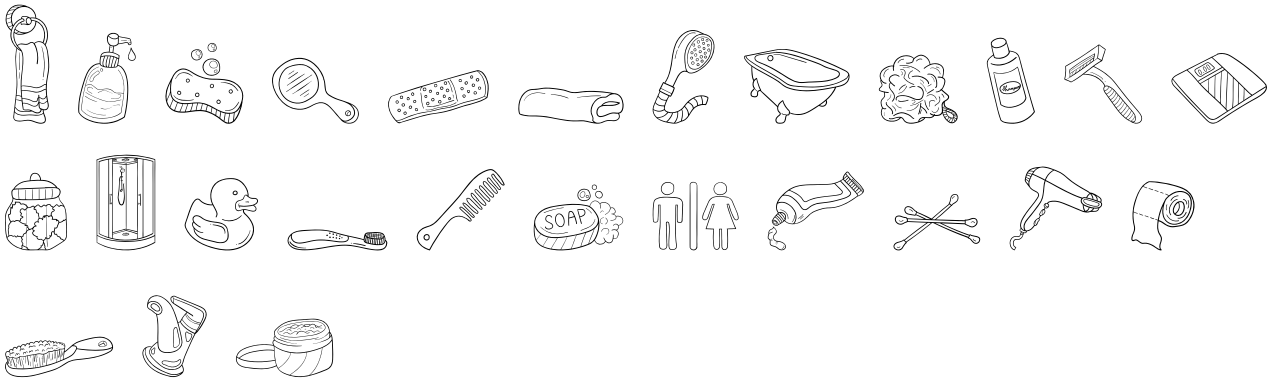

FONT SPECIFICATION

Bathroom Doodles - Dingbats Font

WL Bathroom - Regular

Uppercase Characters

Lowercase Characters

Numbers

Punctuation and Symbols

All Other Glyphs