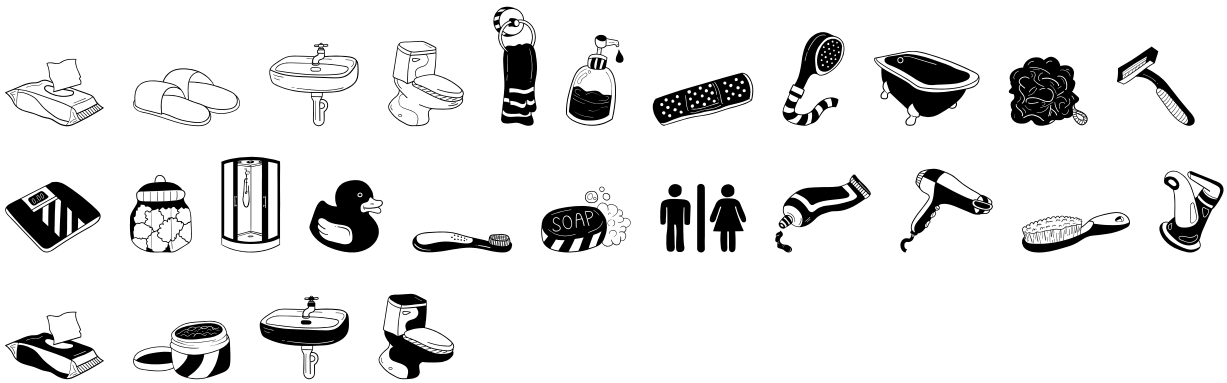

FONT SPECIFICATION

Bathroom Doodles - Dingbats Font

WL Bathroom - Regular

Uppercase Characters

Lowercase Characters

Numbers

Punctuation and Symbols

All Other Glyphs