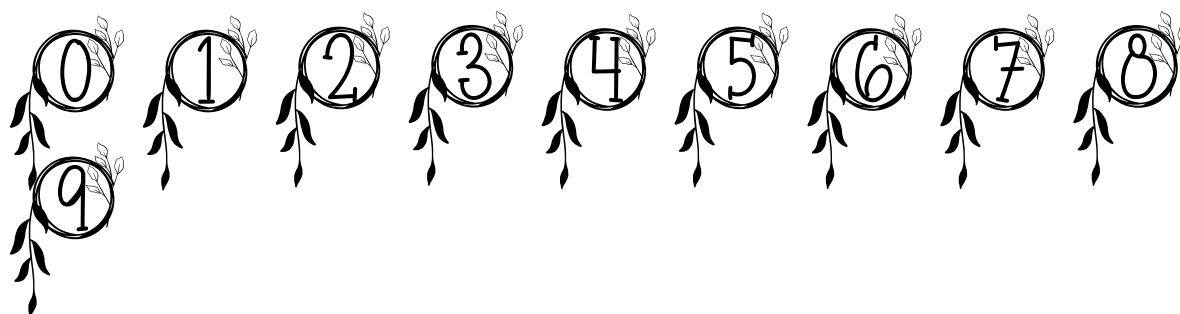

FONT SPECIFICATION

Floral Dreamcatcher Monogram

Floral Dreamcatcher Monogram - Regular

Uppercase Characters

Lowercase Characters

Numbers

Punctuation and Symbols

All Other Glyphs