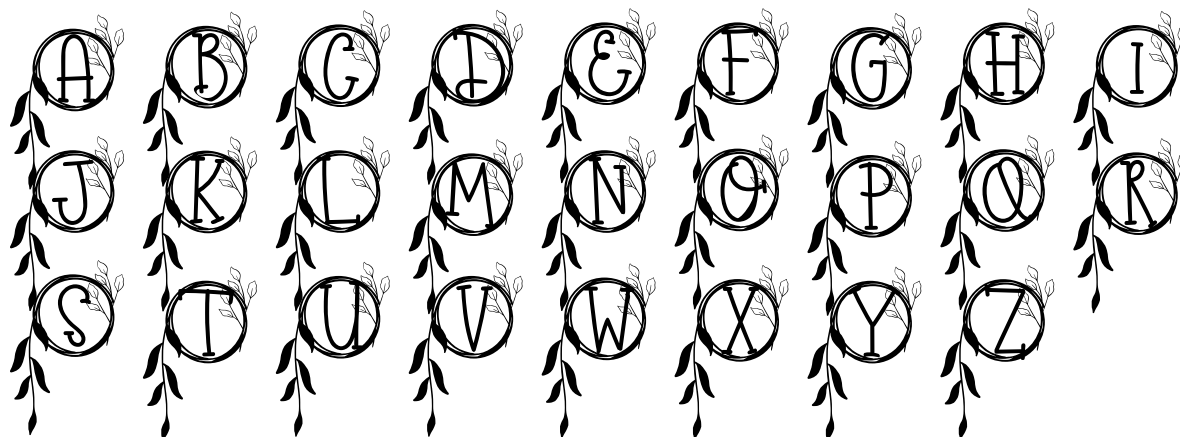

FONT SPECIFICATION

Floral Dreamcatcher Monogram

Floral Dreamcatcher Monogram - Regular

Uppercase Characters

Lowercase Characters

Numbers

Punctuation and Symbols

All Other Glyphs