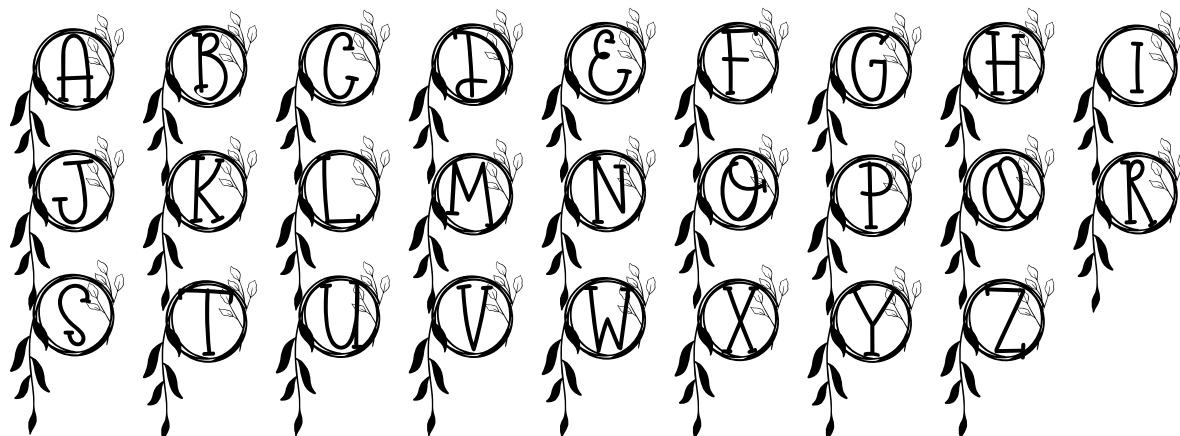

FONT SPECIFICATION

Floral Dreamcatcher Monogram

Floral Dreamcatcher Monogram - Regular

Uppercase Characters

Lowercase Characters

Numbers

Punctuation and Symbols

All Other Glyphs