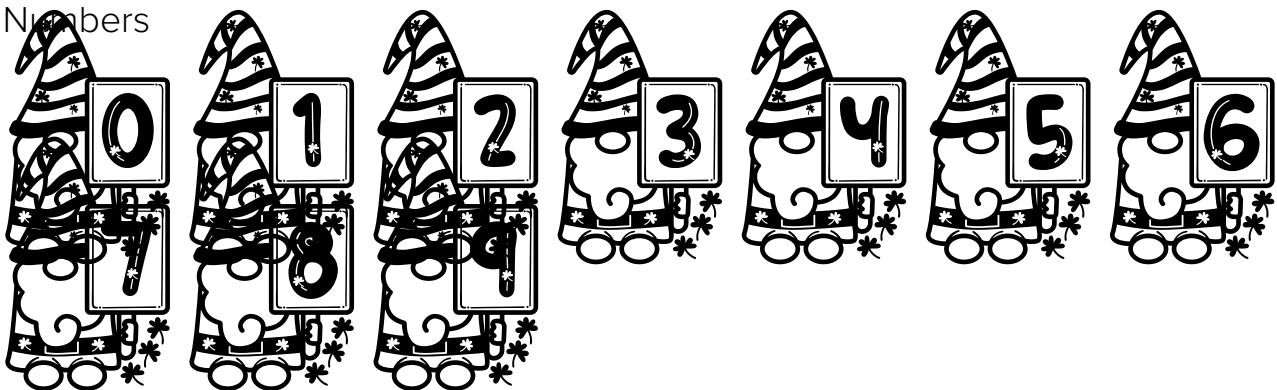

FONT SPECIFICATION

Monogram Patrick Gnome Font

Monogram Patrick Gnome - Regular

Uppercase Characters

Lowercase Characters

Numbers

Punctuation and Symbols

All Other Glyphs