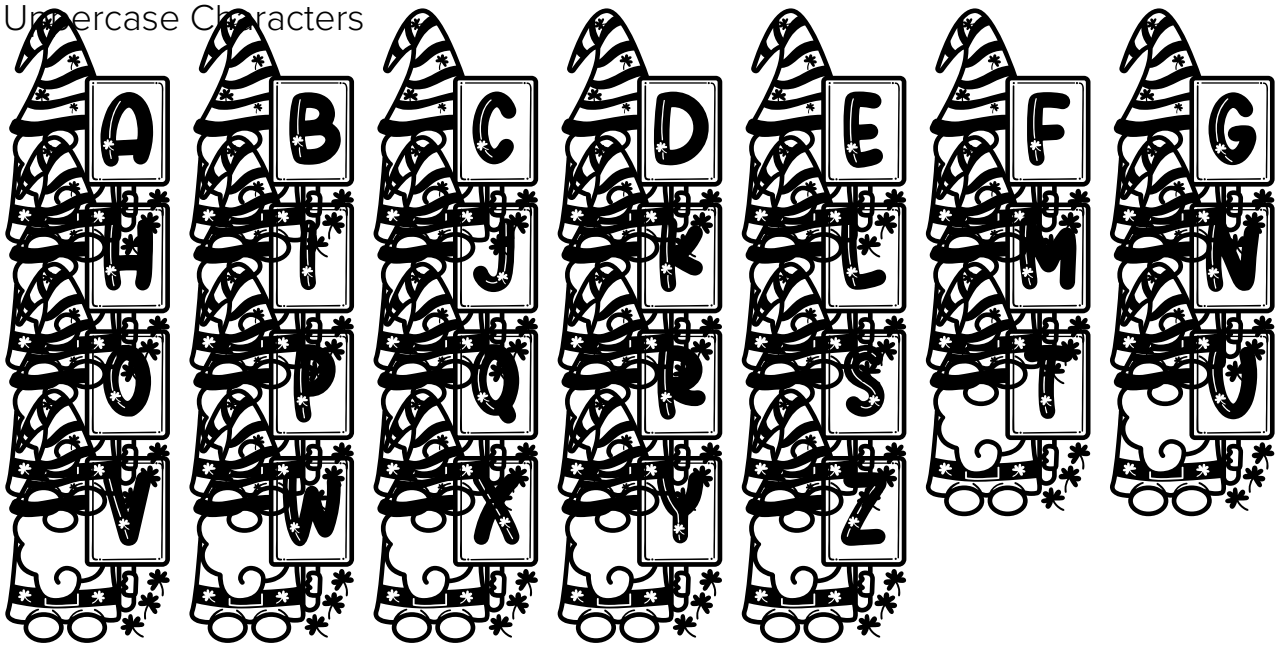

FONT SPECIFICATION

Monogram Patrick Gnome Font

Monogram Patrick Gnome - Regular

Uppercase Characters

Lowercase Characters

Numbers

Punctuation and Symbols

All Other Glyphs