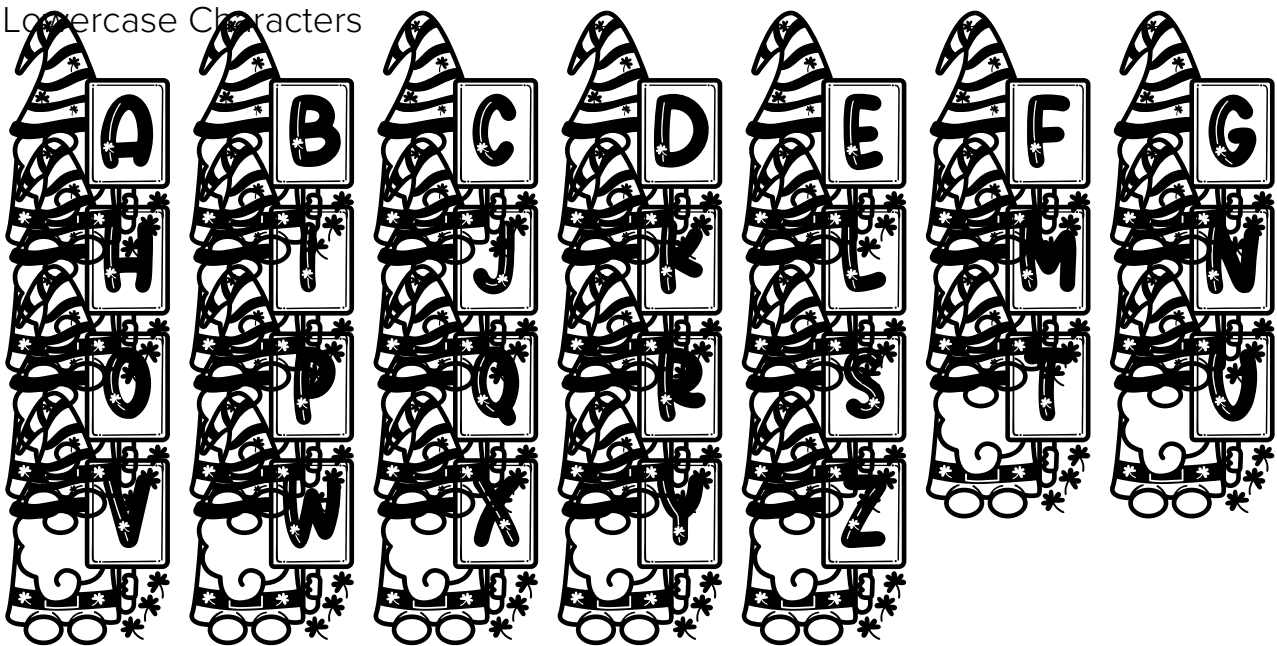

FONT SPECIFICATION

Monogram Patrick Gnome Font

Monogram Patrick Gnome - Regular

Uppercase Characters

Lowercase Characters

Numbers

Punctuation and Symbols

All Other Glyphs