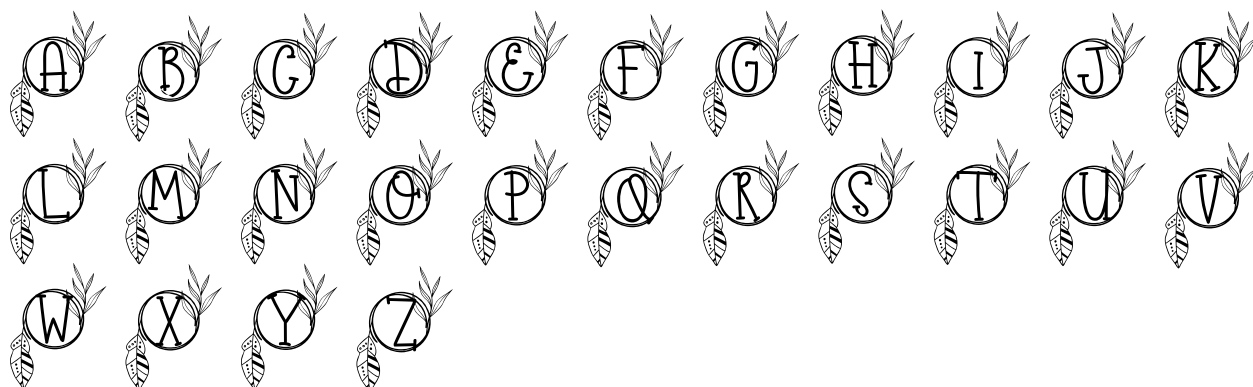

FONT SPECIFICATION

Botanic Charm Monogram

Botanic Charm Monogram - Regular

Uppercase Characters

Lowercase Characters

Numbers

Punctuation and Symbols

All Other Glyphs