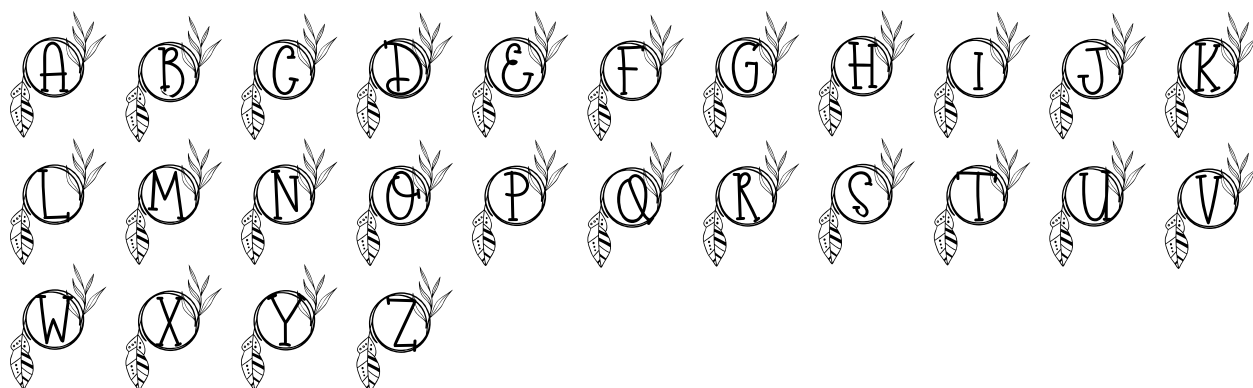

FONT SPECIFICATION

Botanic Charm Monogram

Botanic Charm Monogram - Regular

Uppercase Characters

Lowercase Characters

Numbers

Punctuation and Symbols

All Other Glyphs