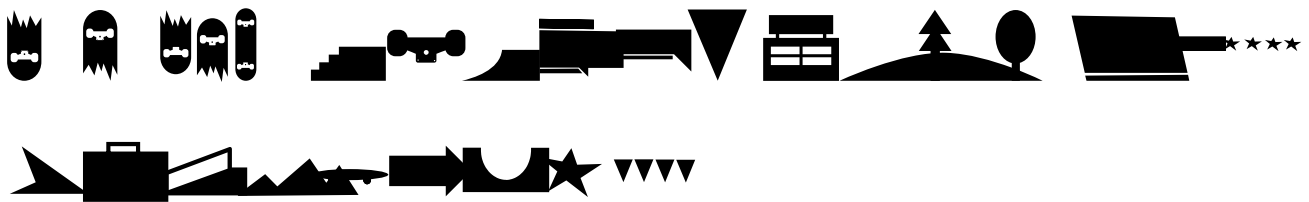

FONT SPECIFICATION

Vectorlove

VL. ELEMENT - Regular

Uppercase Characters

Lowercase Characters

Numbers

Punctuation and Symbols

All Other Glyphs