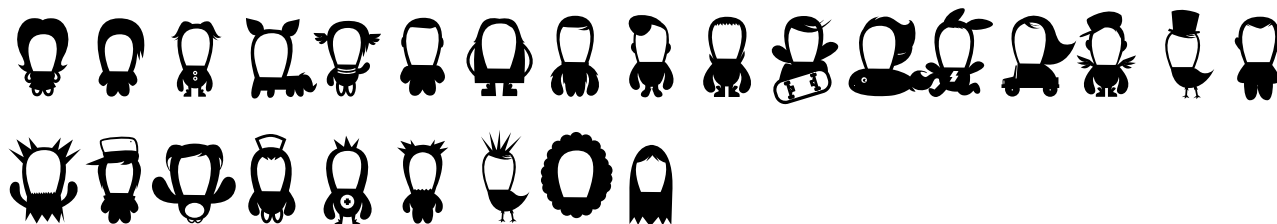

FONT SPECIFICATION

Vectorlove

VL. ELEMENT - Regular

Uppercase Characters

Lowercase Characters

Numbers

Punctuation and Symbols

All Other Glyphs

VECTOR LOVE - Regular

Uppercase Characters

Lowercase Characters

Numbers

Punctuation and Symbols

All Other Glyphs

••