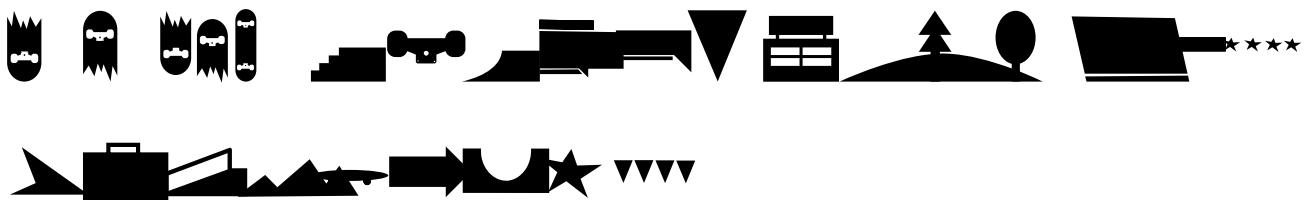

FONT SPECIFICATION

Vectorlove

VL. ELEMENT - Regular

Uppercase Characters

Lowercase Characters

Numbers

Punctuation and Symbols

All Other Glyphs