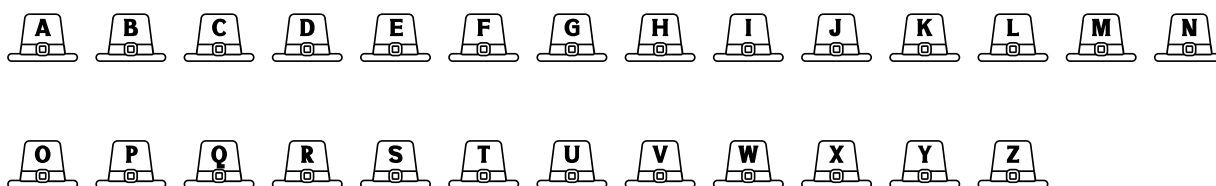

FONT SPECIFICATION

Thanksgiving Pilgrim kids
font OTF TTF Procreate
font

NN Thanks Pilgrim - Regular

Uppercase Characters

Lowercase Characters

Numbers

Punctuation and Symbols

All Other Glyphs