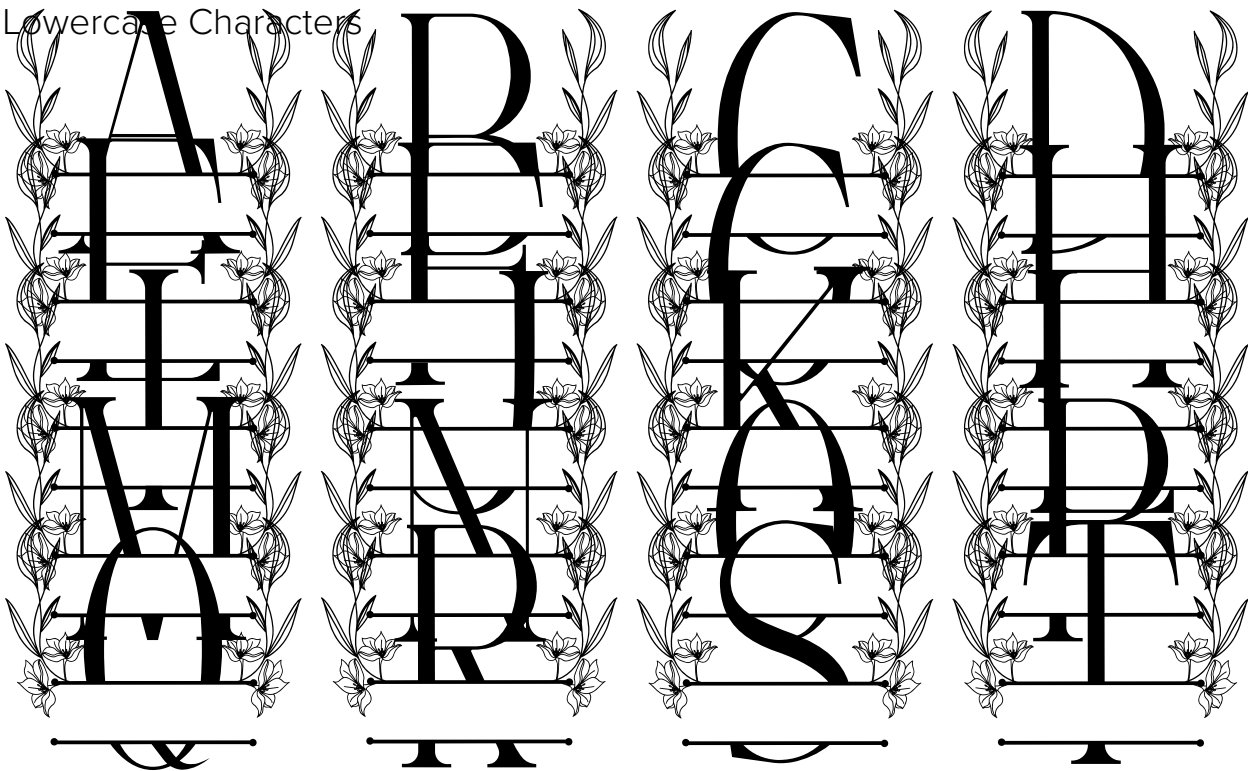

Lowercase Characters