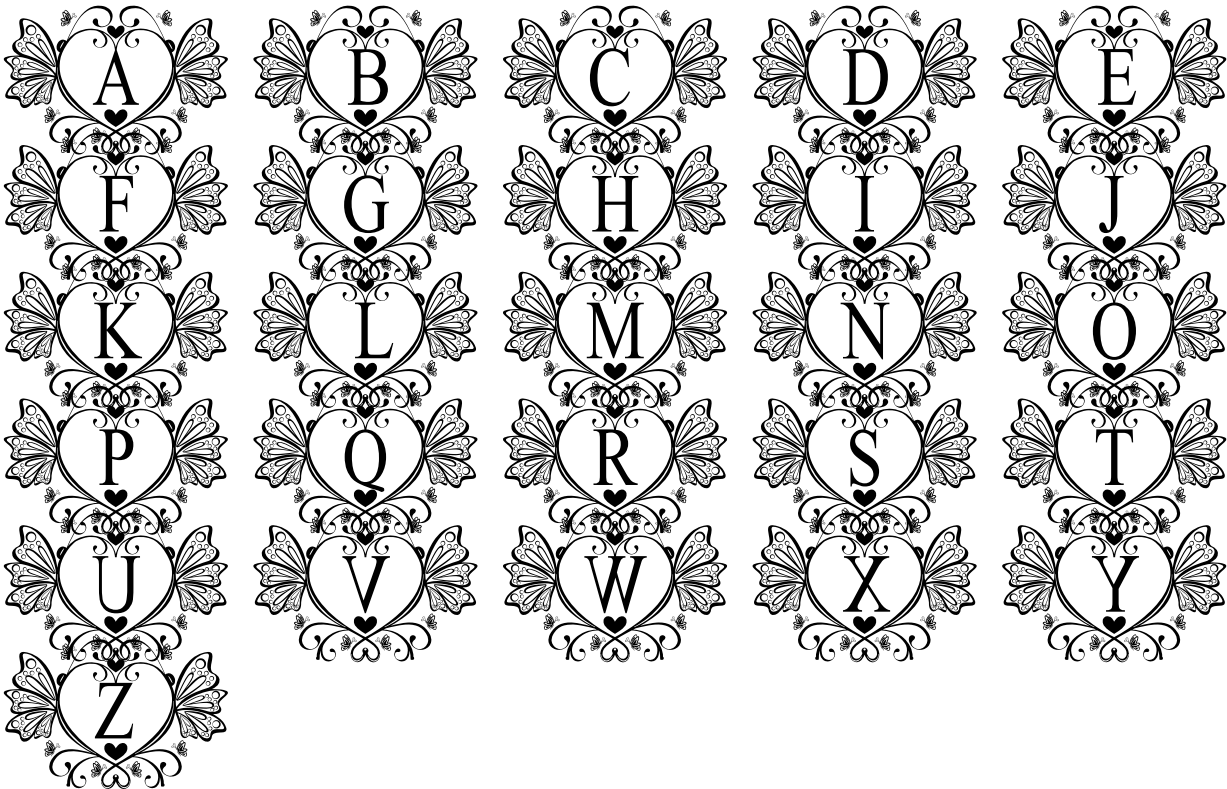

FONT SPECIFICATION

Love Butterfly Monogram

Love Butterfly Monogram - Regular

Uppercase Characters

Lowercase Characters

Numbers

Punctuation and Symbols

All Other Glyphs