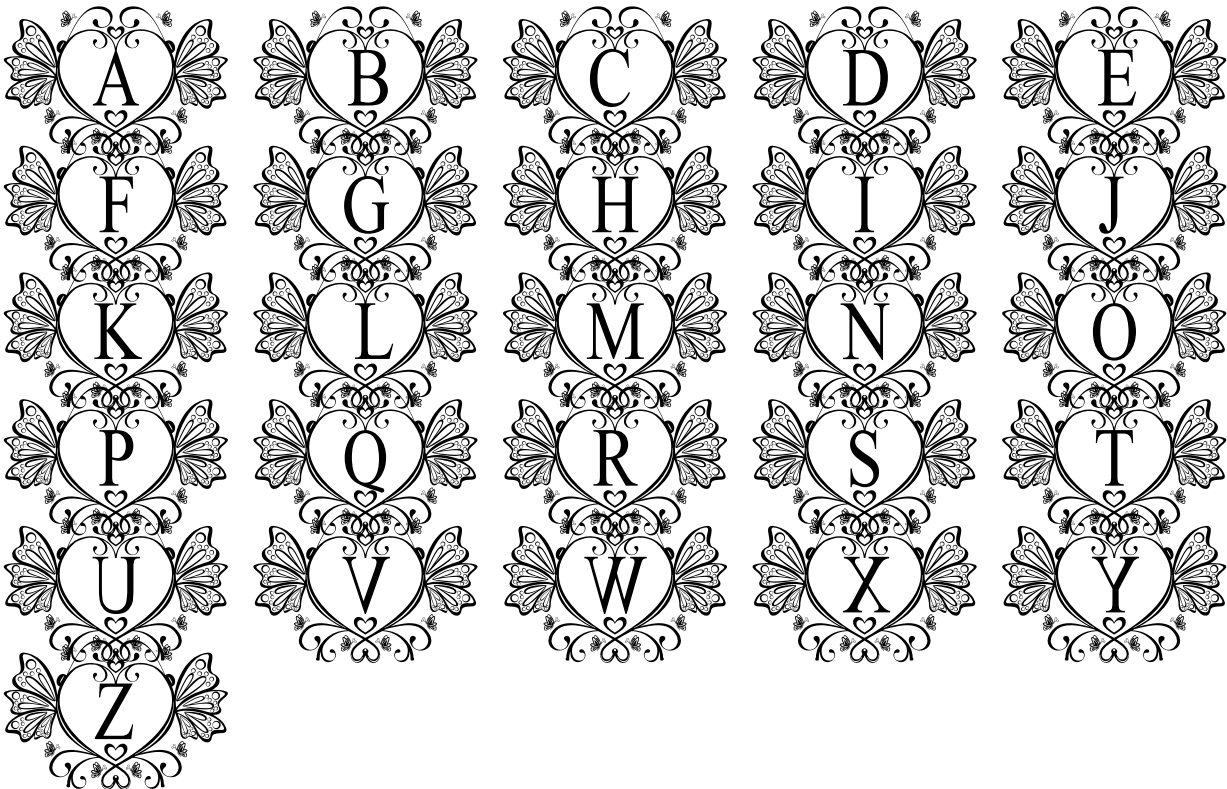

FONT SPECIFICATION

Love Butterfly Monogram

Love Butterfly Monogram - Regular

Uppercase Characters

Lowercase Characters

Numbers

Punctuation and Symbols

All Other Glyphs