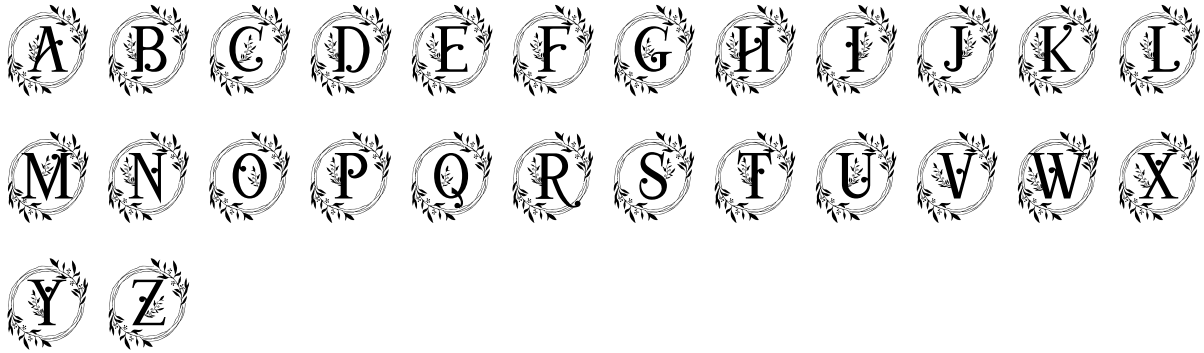

FONT SPECIFICATION

Viktoria Monogram

Viktoria Monogram - Regular

Uppercase Characters

Lowercase Characters

Numbers

Punctuation and Symbols

All Other Glyphs

Viktoria Monogram 2 - Regular

Uppercase Characters

Lowercase Characters

Numbers

Punctuation and Symbols

All Other Glyphs