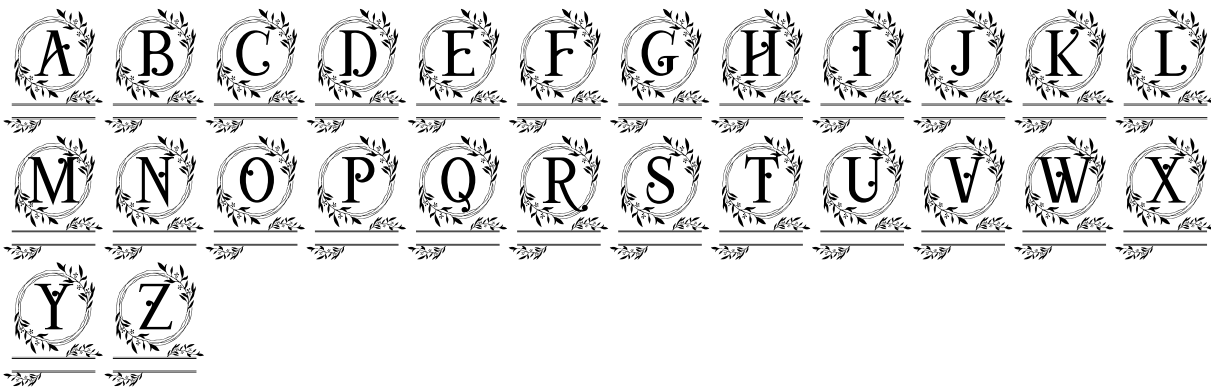

FONT SPECIFICATION

Viktoria Monogram

Viktoria Monogram - Regular

Uppercase Characters

Lowercase Characters

Numbers

Punctuation and Symbols

All Other Glyphs

Viktoria Monogram 2 - Regular

Uppercase Characters

Lowercase Characters

Numbers

Punctuation and Symbols

All Other Glyphs