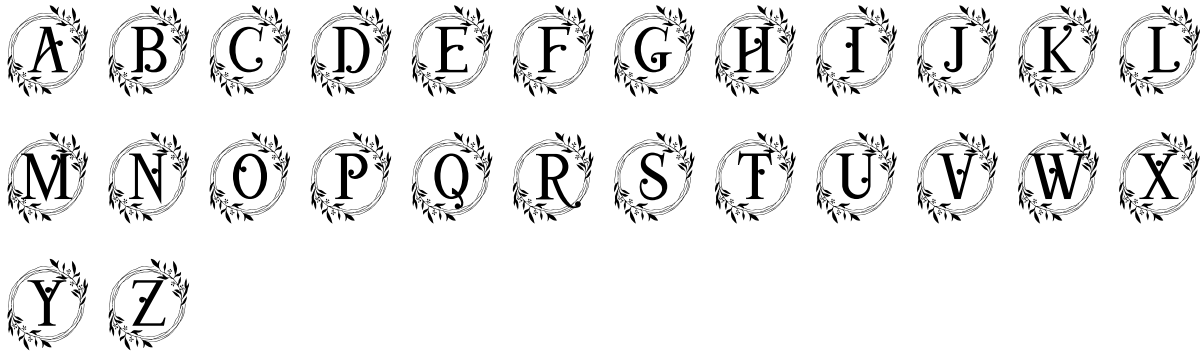

FONT SPECIFICATION

Viktoria Monogram

Viktoria Monogram - Regular

Uppercase Characters

Lowercase Characters

Numbers

Punctuation and Symbols

All Other Glyphs

Viktoria Monogram 2 - Regular

Uppercase Characters

Lowercase Characters

Numbers

Punctuation and Symbols

All Other Glyphs