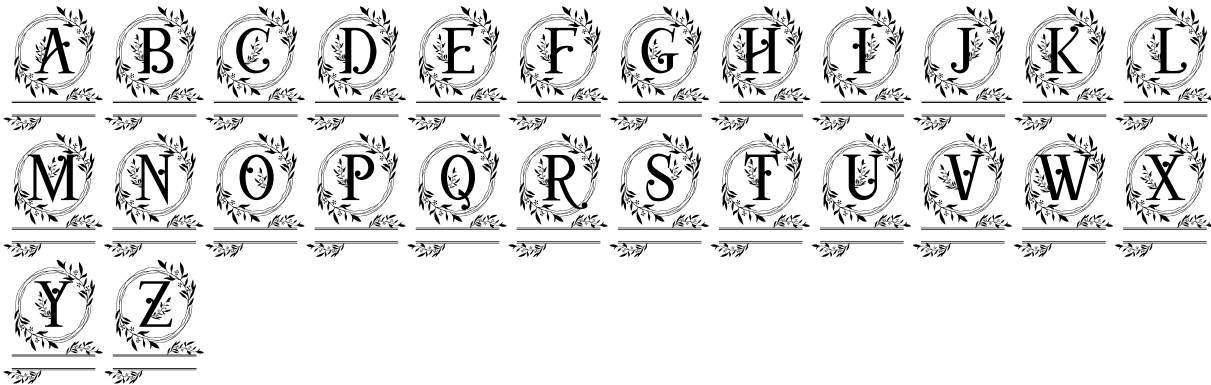

FONT SPECIFICATION

Viktoria Monogram

Viktoria Monogram - Regular

Uppercase Characters

Lowercase Characters

Numbers

Punctuation and Symbols

All Other Glyphs

Viktoria Monogram 2 - Regular

Uppercase Characters

Lowercase Characters

Numbers

Punctuation and Symbols

All Other Glyphs