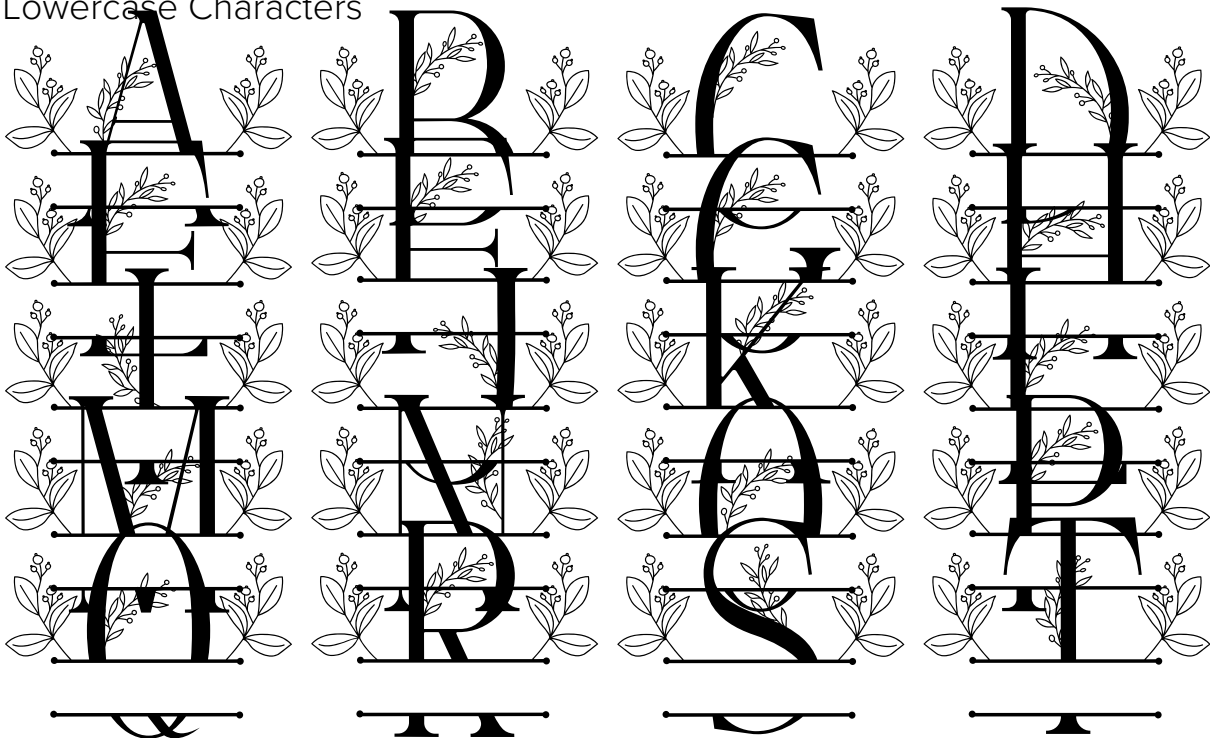

FONT SPECIFICATION

Petite Buds Line Monogram

Petite Buds Line Monogram - Regular

Uppercase Characters

Lowercase Characters

Numbers

Punctuation and Symbols

All Other Glyphs