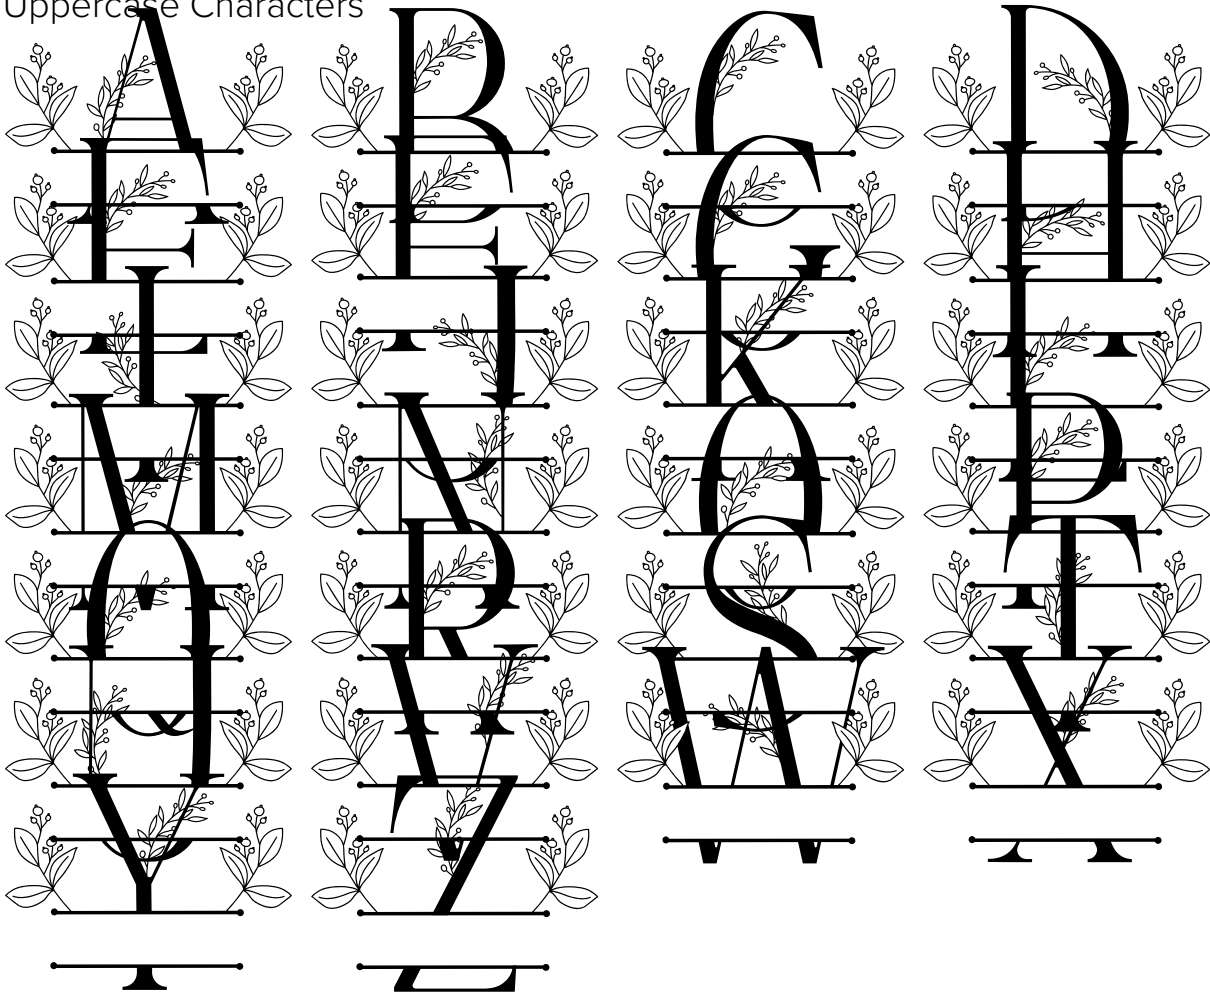

FONT SPECIFICATION

Petite Buds Line Monogram

Petite Buds Line Monogram - Regular

Uppercase Characters

Lowercase Characters

Numbers

Punctuation and Symbols

All Other Glyphs