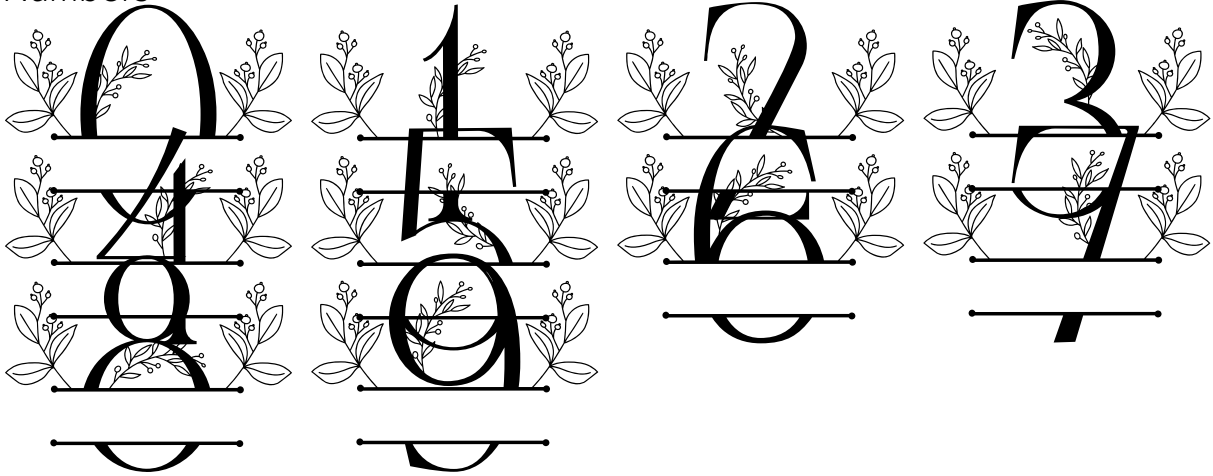

FONT SPECIFICATION

Petite Buds Line Monogram

Petite Buds Line Monogram - Regular

Uppercase Characters

Lowercase Characters

Numbers

Punctuation and Symbols

All Other Glyphs