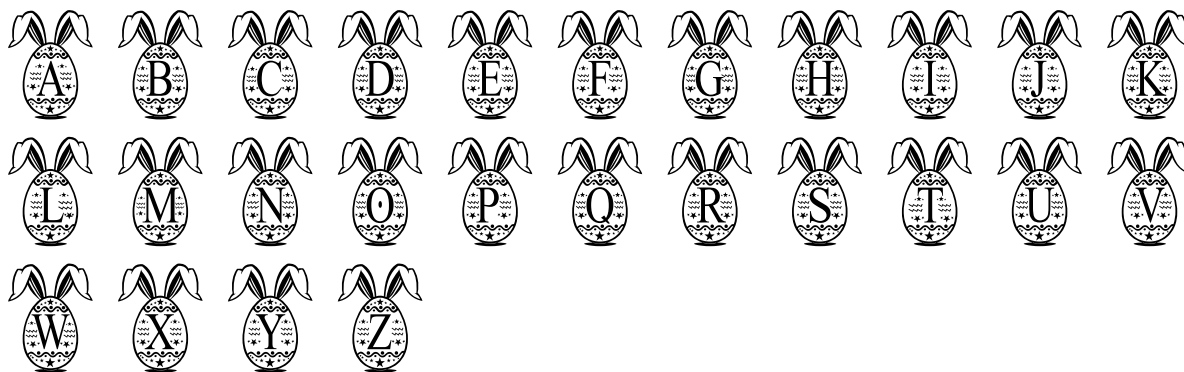

FONT SPECIFICATION

Easter Bunny

Easter Bunny Monogram - Regular

Uppercase Characters

Lowercase Characters

Numbers

Punctuation and Symbols

All Other Glyphs