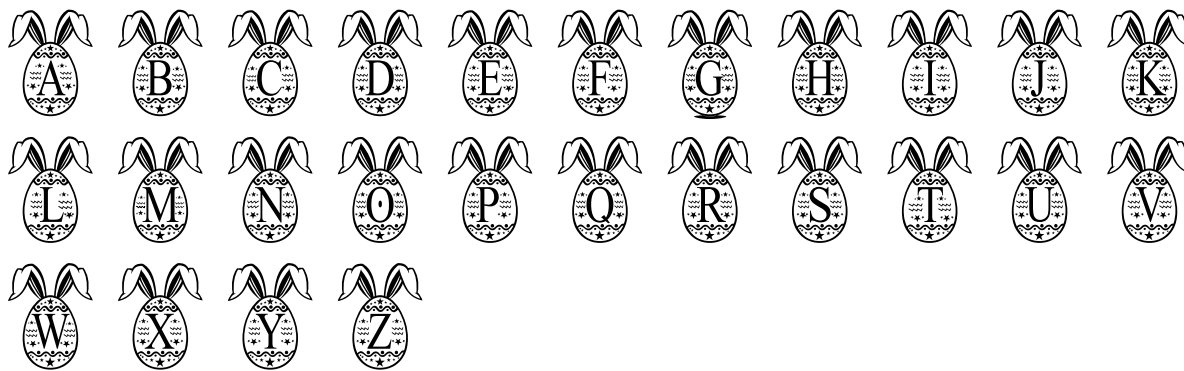

FONT SPECIFICATION

Easter Bunny

Easter Bunny Monogram - Regular

Uppercase Characters

Lowercase Characters

Numbers

Punctuation and Symbols

All Other Glyphs