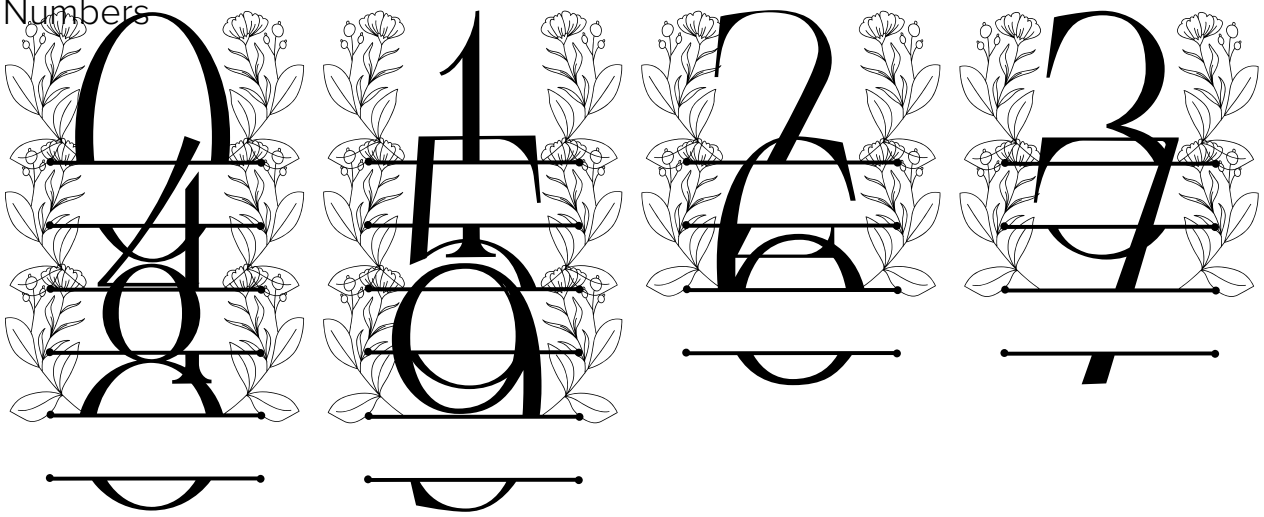

FONT SPECIFICATION

Spring Blossom Line Monogram Font

Spring Blossom Line Monogram - Regular

Uppercase Characters

Lowercase Characters

Numbers

Punctuation and Symbols

All Other Glyphs