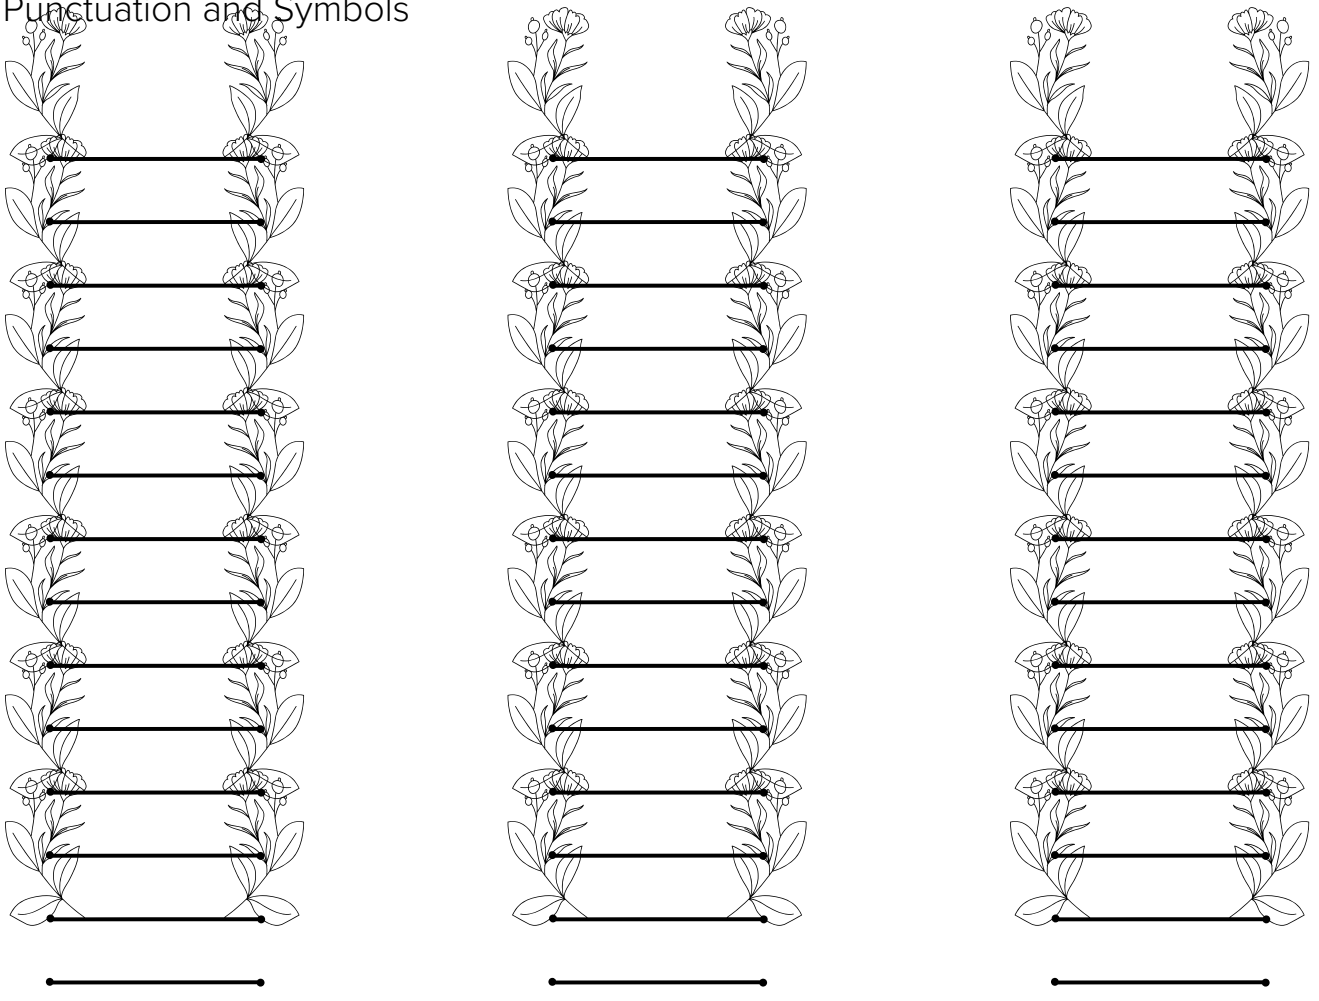

FONT SPECIFICATION

Spring Blossom Line Monogram Font

Spring Blossom Line Monogram - Regular

Uppercase Characters

Lowercase Characters

Numbers

Punctuation and Symbols

All Other Glyphs