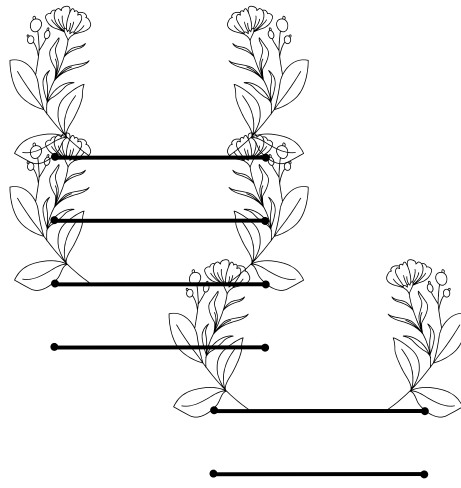

FONT SPECIFICATION

Spring Blossom Line Monogram Font

Spring Blossom Line Monogram - Regular

Uppercase Characters

Lowercase Characters

Numbers

Punctuation and Symbols

All Other Glyphs