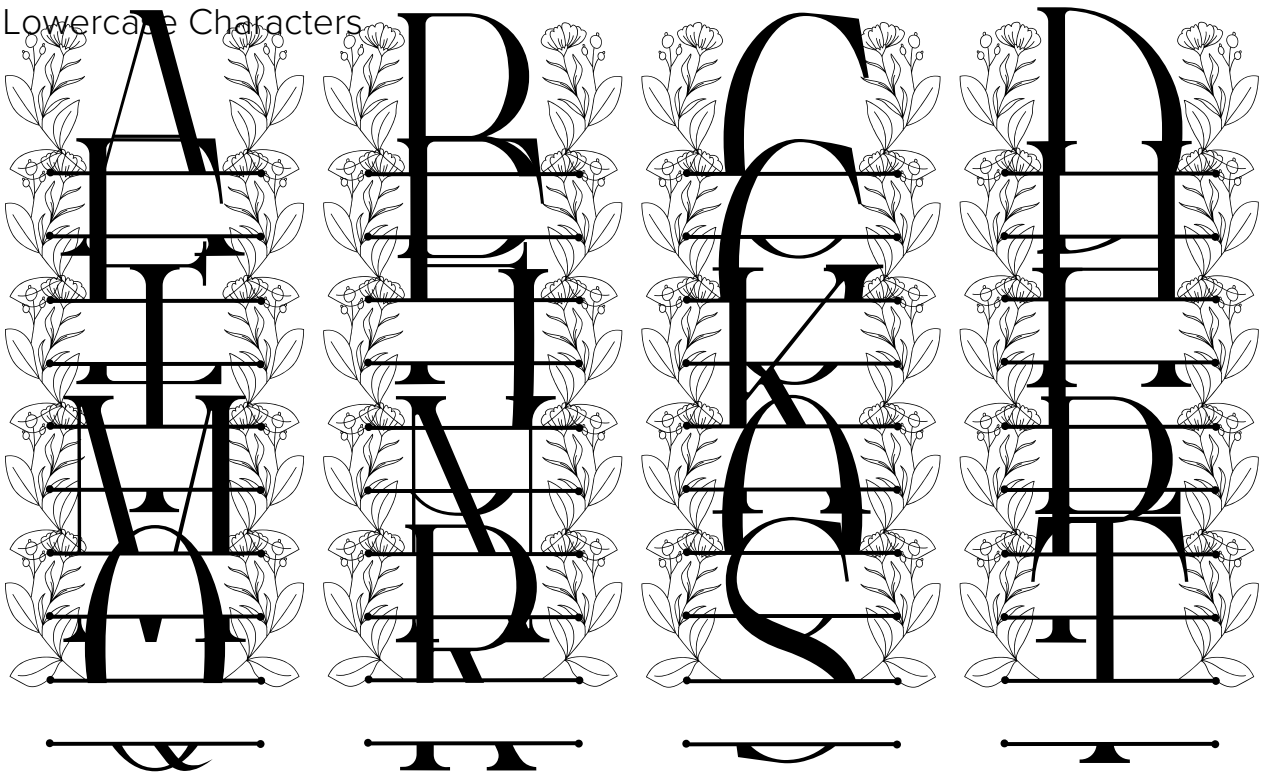

FONT SPECIFICATION

Spring Blossom Line Monogram Font

Spring Blossom Line Monogram - Regular

Uppercase Characters

Lowercase Characters

Numbers

Punctuation and Symbols

All Other Glyphs