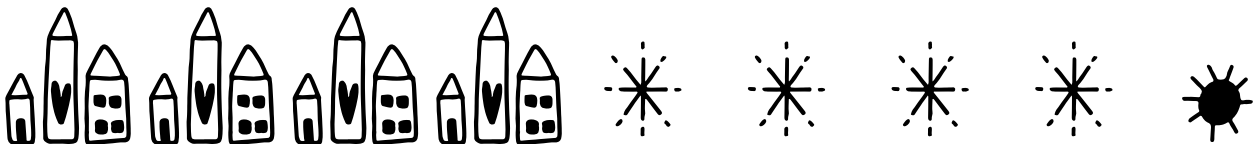

All Other Glyphs