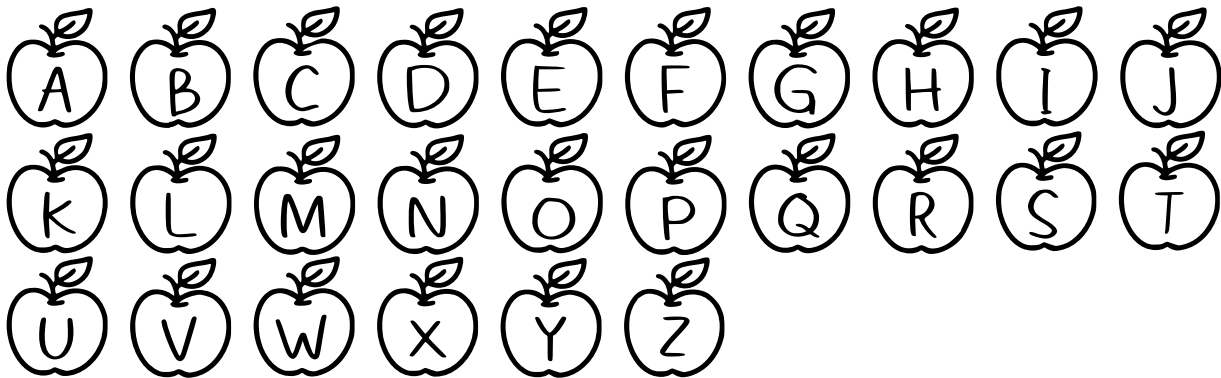

FONT SPECIFICATION

Apple Fruit Font

Apple Fruit Illustration - Regular

Uppercase Characters

Lowercase Characters

Numbers

Punctuation and Symbols

All Other Glyphs

□

Apple Fruit - Regular

Uppercase Characters

Lowercase Characters

Numbers

Punctuation and Symbols

All Other Glyphs

ä å æ ç è é ê ë ì