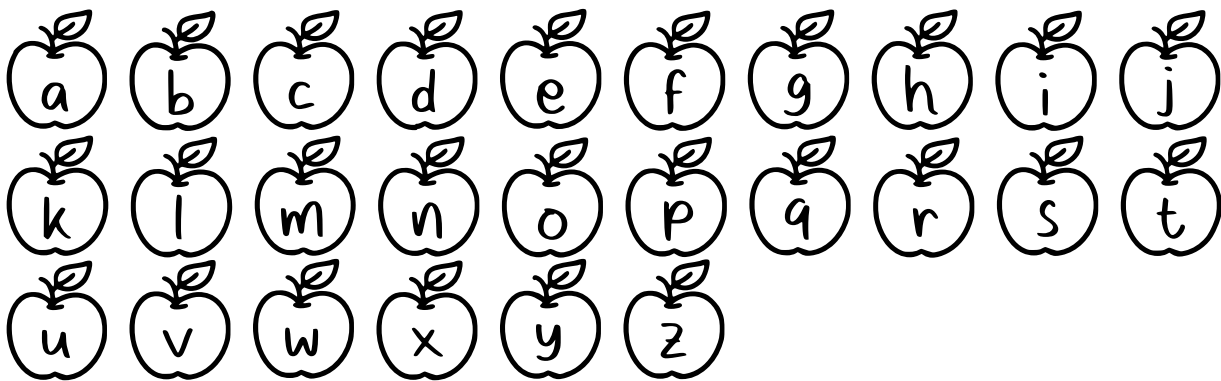

FONT SPECIFICATION

Apple Fruit Font

Apple Fruit Illustration - Regular

Uppercase Characters

Lowercase Characters

Numbers

Punctuation and Symbols

All Other Glyphs

□

Apple Fruit - Regular

Uppercase Characters

Lowercase Characters

Numbers

Punctuation and Symbols

All Other Glyphs

ä å æ ç è é ê ë ì