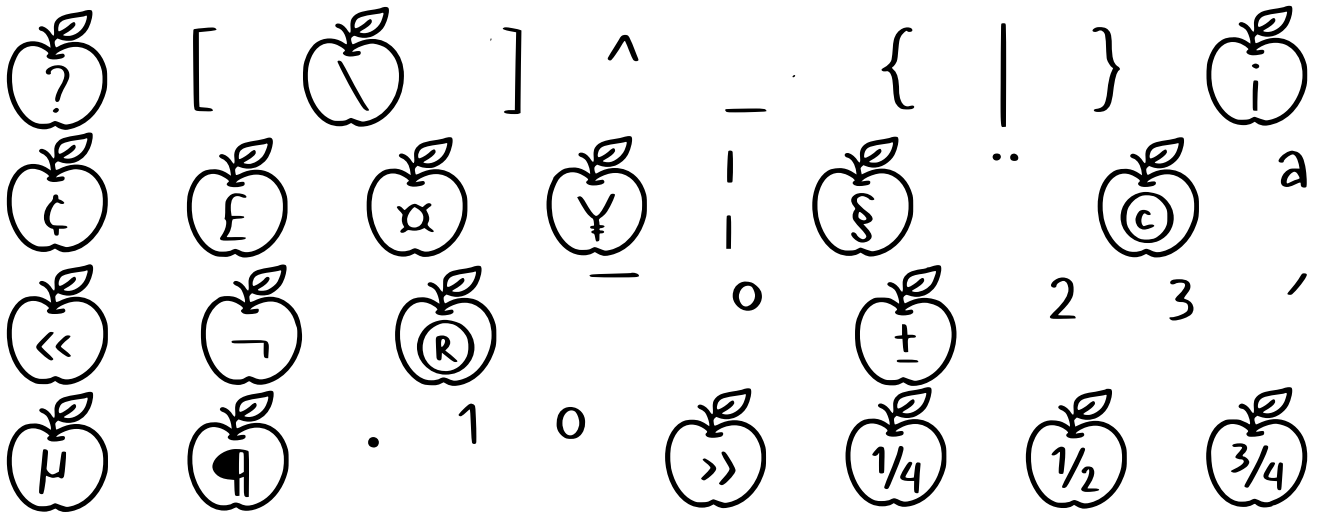

FONT SPECIFICATION

Apple Fruit Font

Apple Fruit Illustration - Regular

Uppercase Characters

Lowercase Characters

Numbers

Punctuation and Symbols

All Other Glyphs

□

Apple Fruit - Regular

Uppercase Characters

Lowercase Characters

Numbers

Punctuation and Symbols

All Other Glyphs

ä å æ ç è é ê ë ì