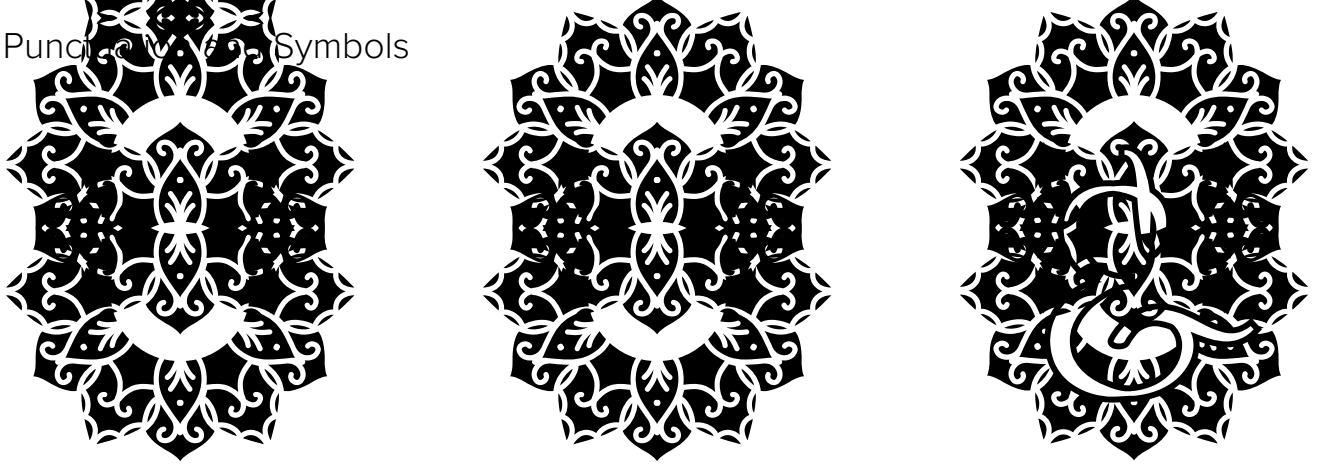

# Vine Mandala Monogram - Regular

Upper characters

Lower characters

Num1

Punct

Symbols

All Other Glyphs