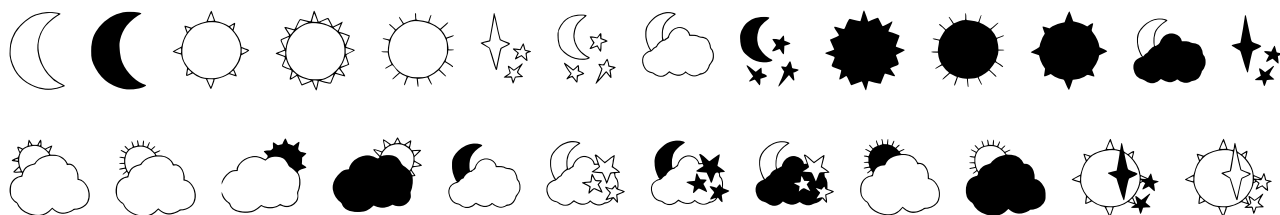

Skies - Regular

Uppercase Characters