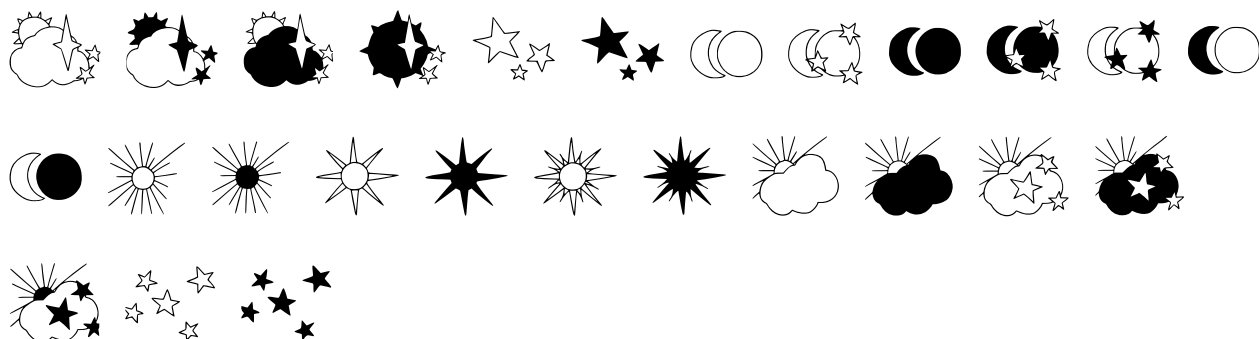

Lowercase Characters

Numbers

Punctuation and Symbols

All Other Glyphs