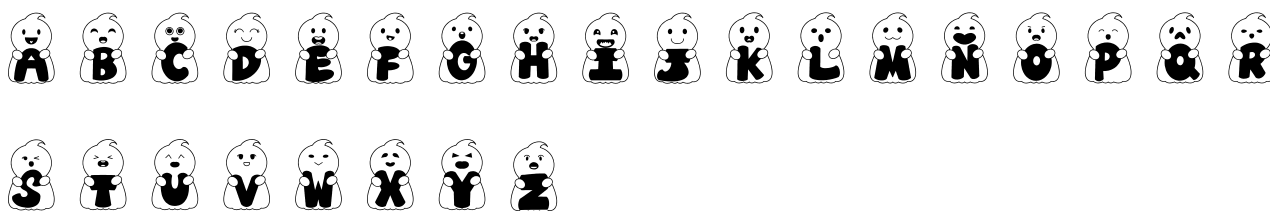

FONT SPECIFICATION

Cute Ghost version2

Cute Ghost Ver2 Dingbats - Regular

Uppercase Characters

Lowercase Characters

Numbers

Punctuation and Symbols

All Other Glyphs