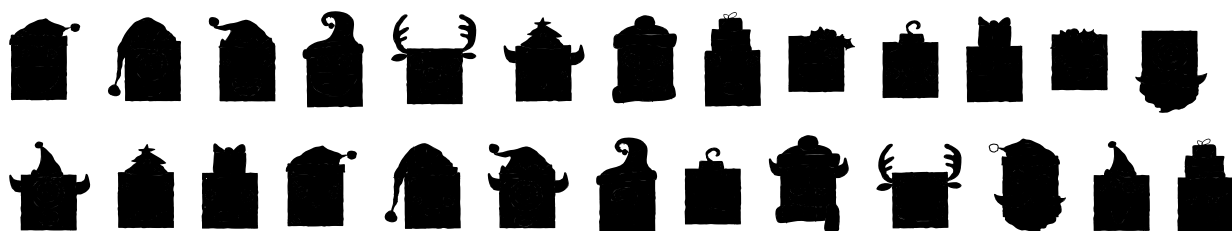

FONT SPECIFICATION

Merry Monster Squares

MerryMonsterSquareDB - Regular

Uppercase Characters

Lowercase Characters

Numbers

Punctuation and Symbols

All Other Glyphs