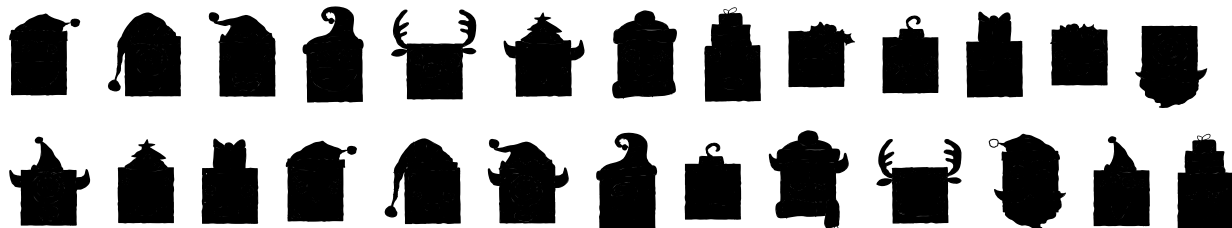

FONT SPECIFICATION

Merry Monster Squares

MerryMonsterSquareDB - Regular

Uppercase Characters

Lowercase Characters

Numbers

Punctuation and Symbols

All Other Glyphs