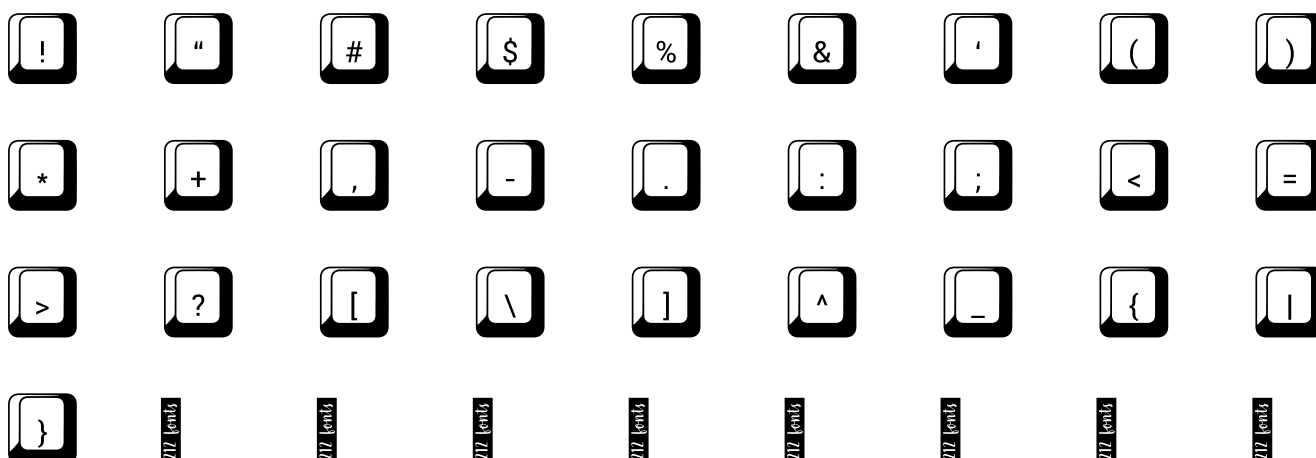

FONT SPECIFICATION

212 Keyboard Computer Keys Font

212 Keyboard - Regular

Uppercase Characters

Lowercase Characters

Numbers

Punctuation and Symbols

212 glyphs 212 glyphs 212 glyphs 212 glyphs 212 glyphs 212 glyphs 212 glyphs 212 glyphs
212 glyphs 212 glyphs 212 glyphs 212 glyphs 212 glyphs 212 glyphs 212 glyphs 212 glyphs
212 glyphs 212 glyphs 212 glyphs 212 glyphs