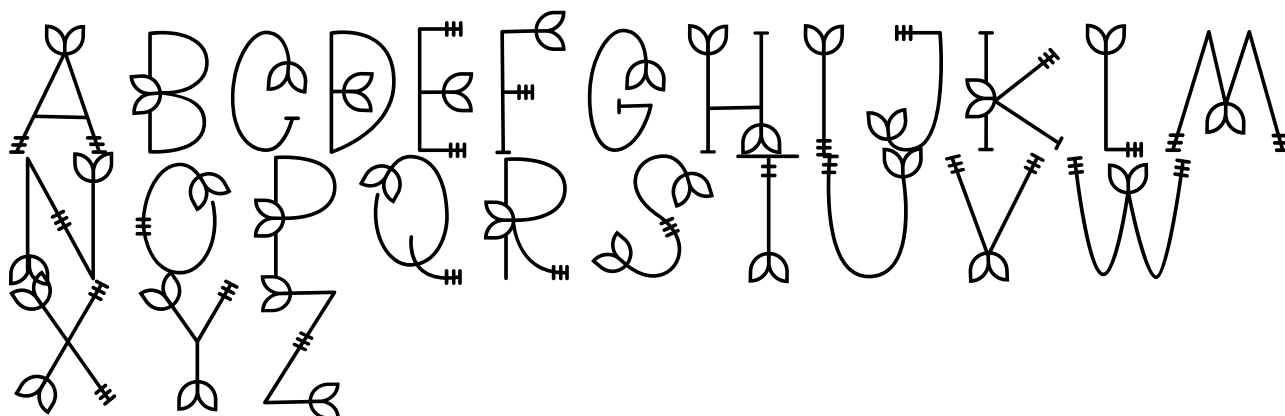

FONT SPECIFICATION

Nature Green - Nature Sans Serif Font

NATURE green - Regular

Uppercase Characters

Lowercase Characters

Numbers

Punctuation and Symbols

¨ ‹ ¯ ° ± ´ ¶ · , ›