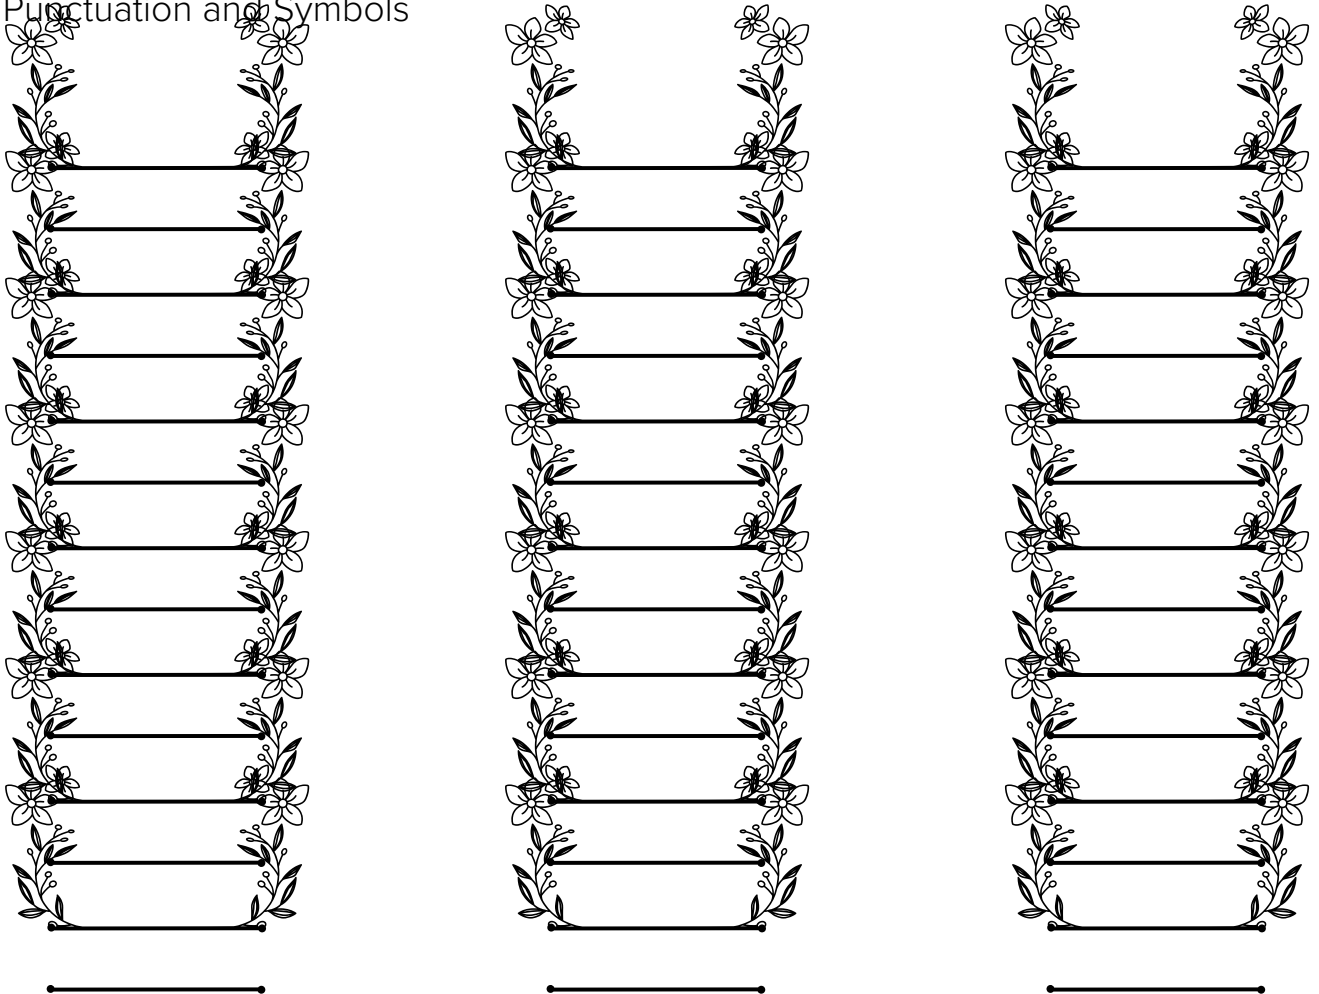

FONT SPECIFICATION

Pink Floral Line Monogram

Pink Floral Line Monogram - Regular

Uppercase Characters

Lowercase Characters

Numbers

Punctuation and Symbols

All Other Glyphs