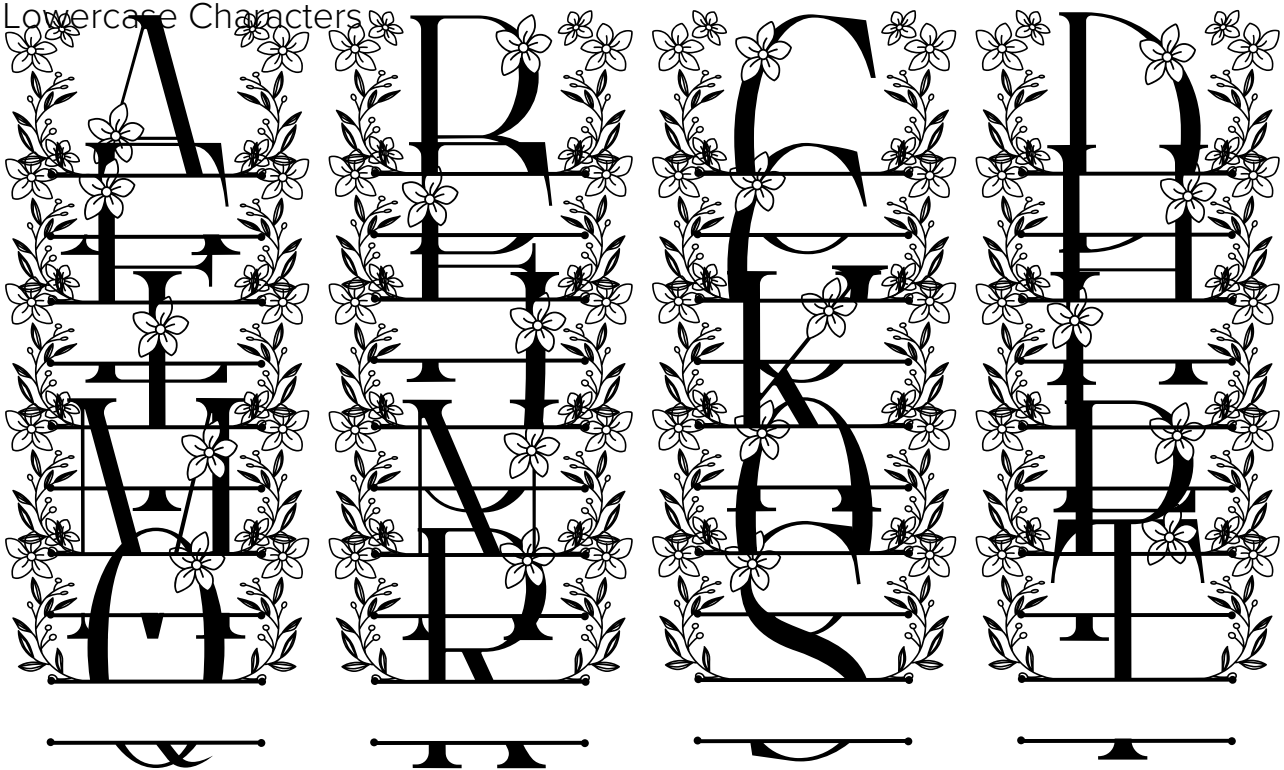

FONT SPECIFICATION

Pink Floral Line Monogram

Pink Floral Line Monogram - Regular

Uppercase Characters

Lowercase Characters

Numbers

Punctuation and Symbols

All Other Glyphs