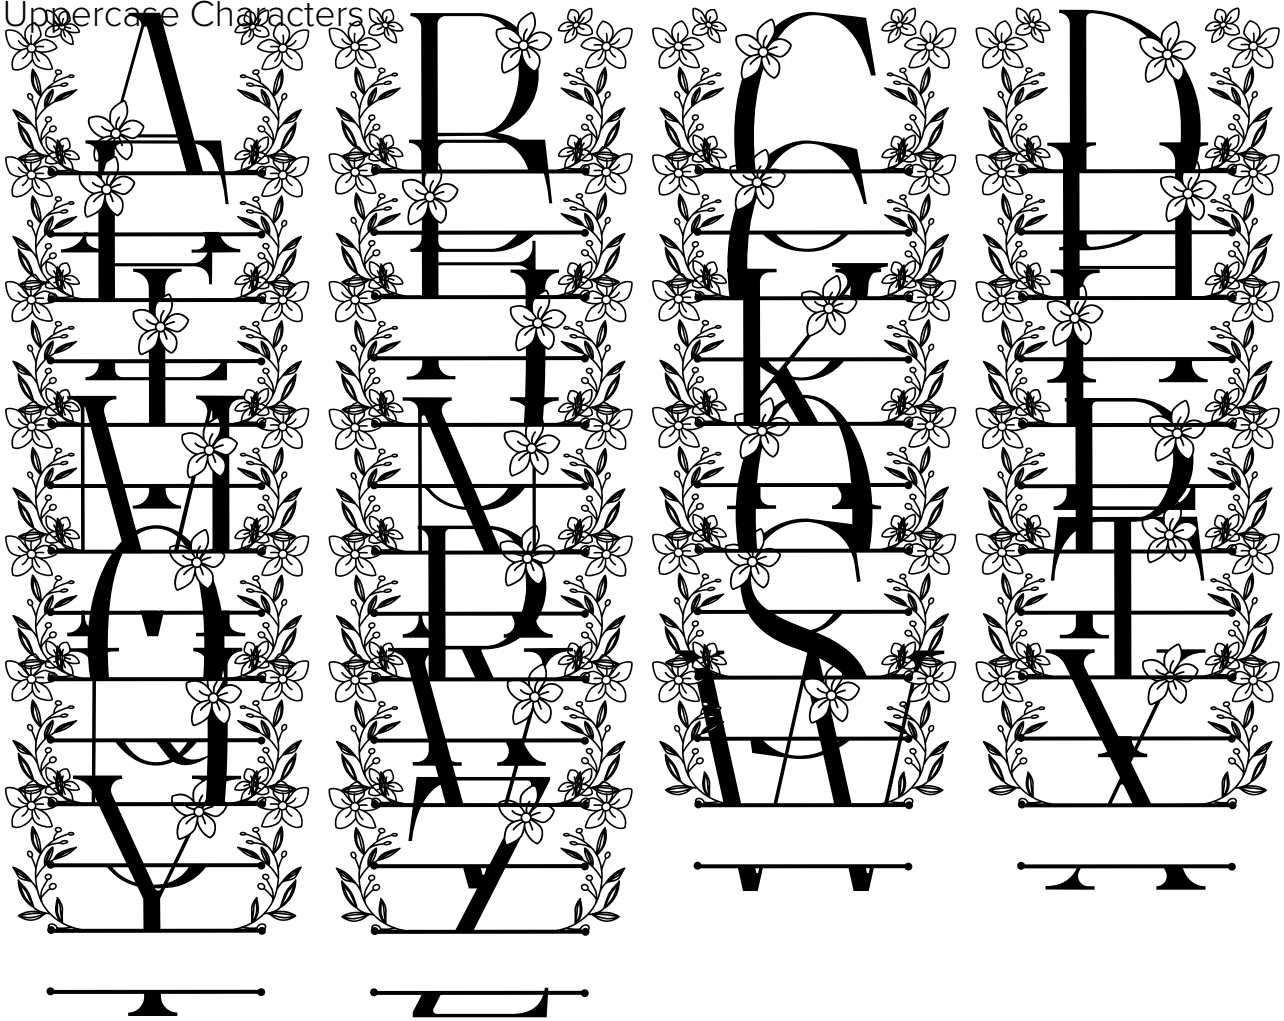

FONT SPECIFICATION

Pink Floral Line Monogram

Pink Floral Line Monogram - Regular

Uppercase Characters

Lowercase Characters

Numbers

Punctuation and Symbols

All Other Glyphs