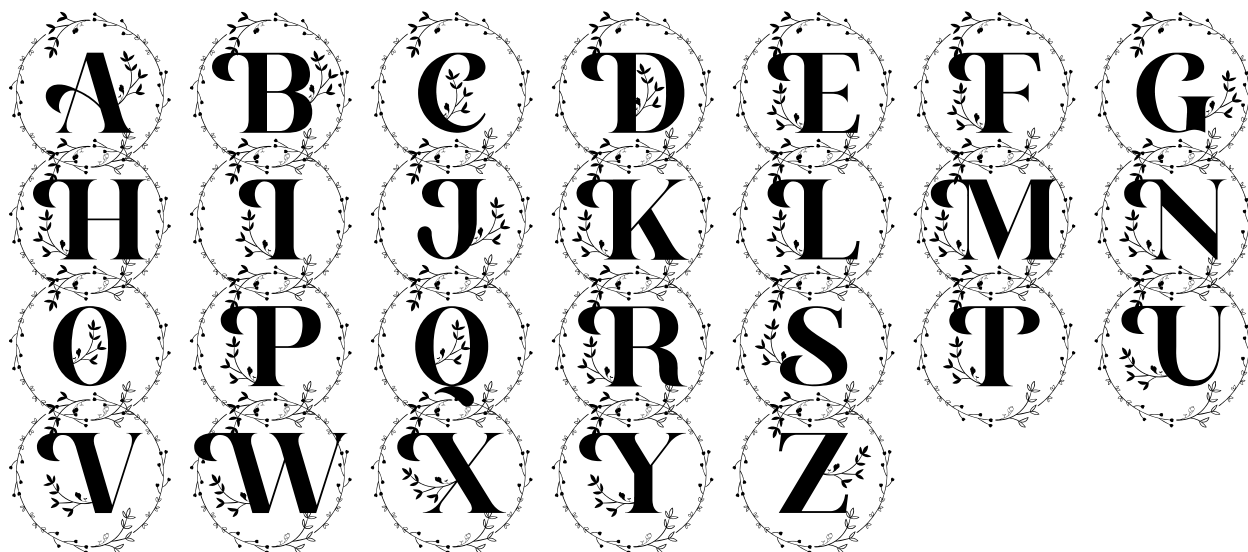

FONT SPECIFICATION

Alexandria Monogram Font

Alexandria Monogram - Regular

Uppercase Characters

Lowercase Characters

Numbers

Punctuation and Symbols

All Other Glyphs