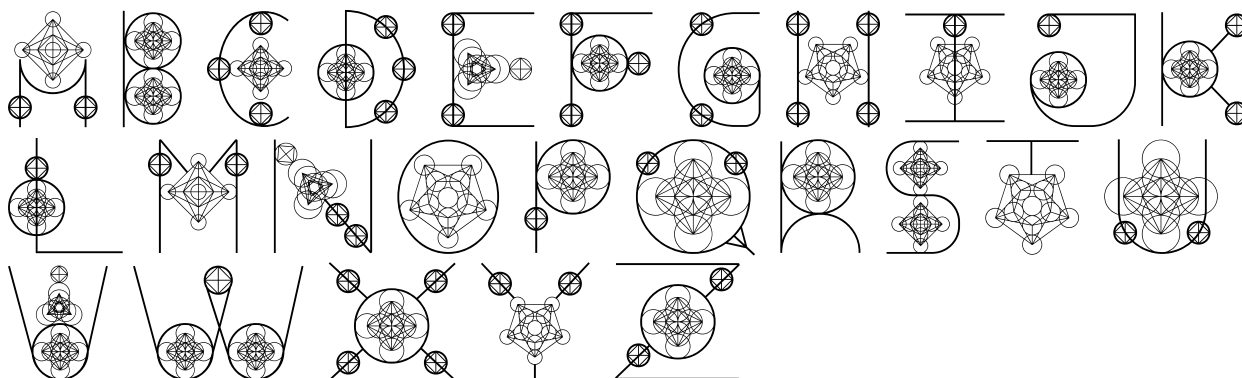

FONT SPECIFICATION

Magical Geometric Font

Magical Geometric - Regular

Uppercase Characters

Lowercase Characters

Numbers

Punctuation and Symbols

All Other Glyphs