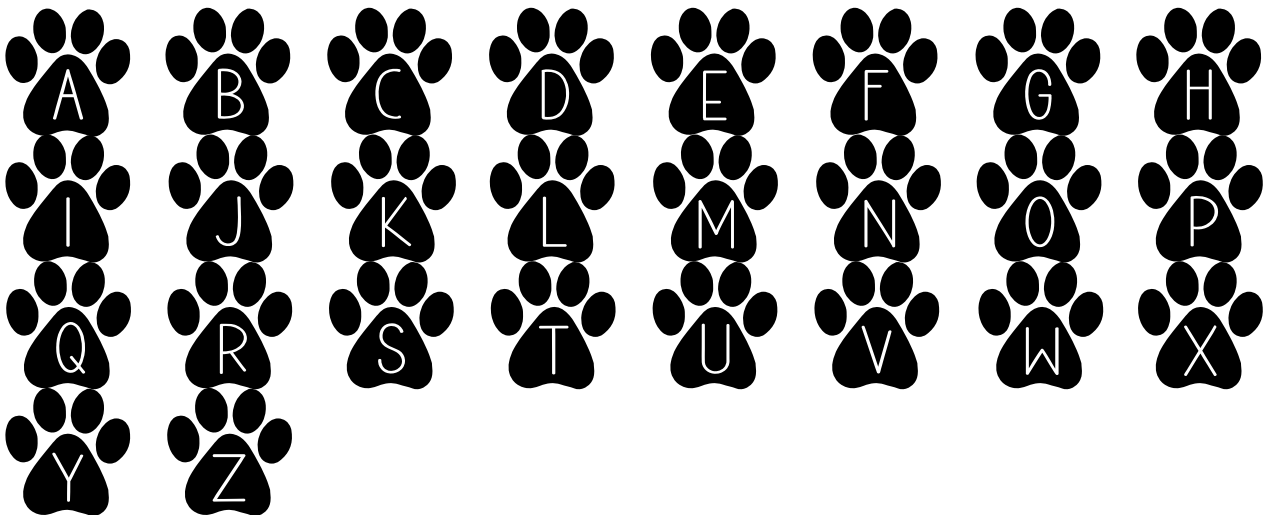

FONT SPECIFICATION

Tiny Paws - a playful craft font

Tiny Paws - Regular

Uppercase Characters

Lowercase Characters

Numbers

0 1 2 3 4 5 6 7 8 9

Punctuation and Symbols