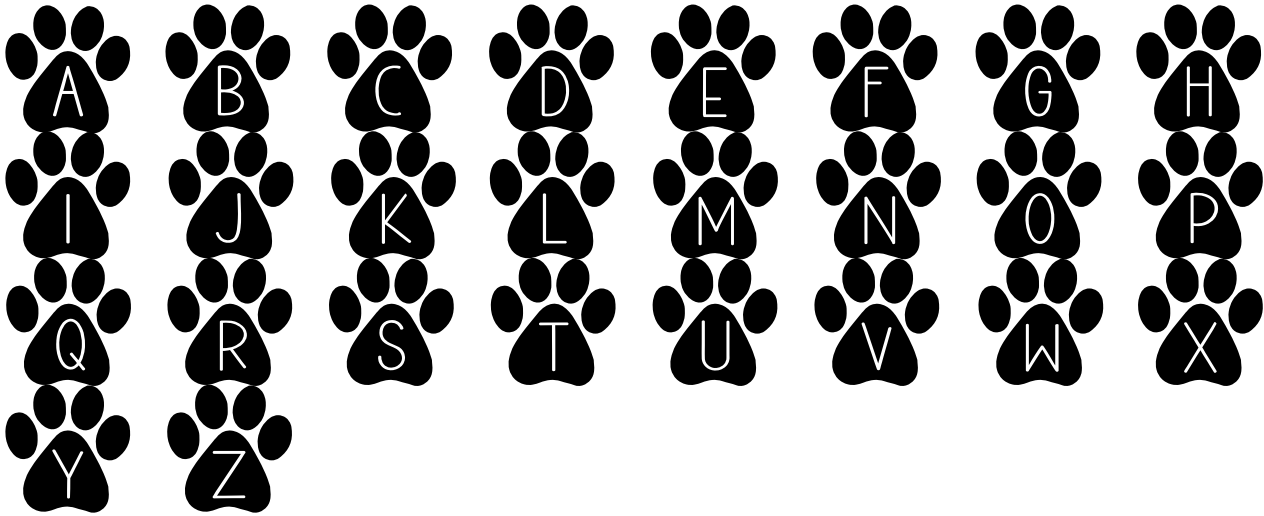

FONT SPECIFICATION

Tiny Paws - a playful craft font

Tiny Paws - Regular

Uppercase Characters

Lowercase Characters

Numbers

0 1 2 3 4 5 6 7 8 9

Punctuation and Symbols