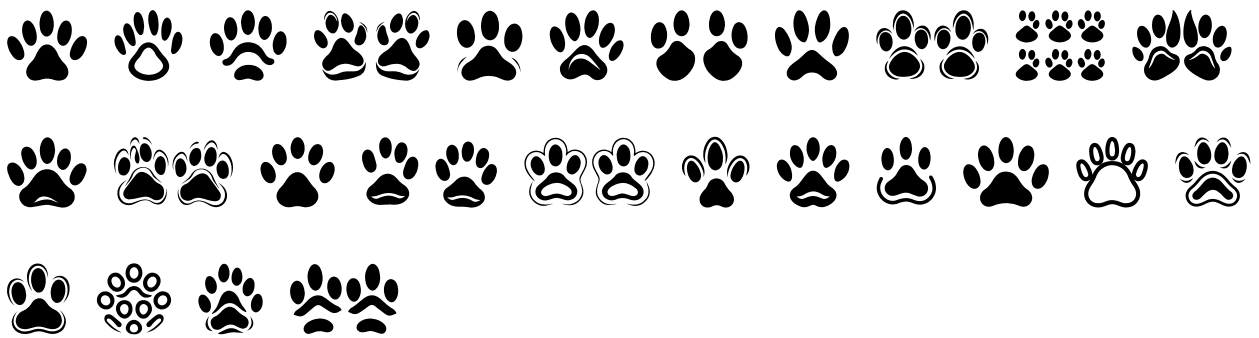

FONT SPECIFICATION

Dog Paws Font

dog paws - Regular

Uppercase Characters

Lowercase Characters

Numbers

Punctuation and Symbols

All Other Glyphs