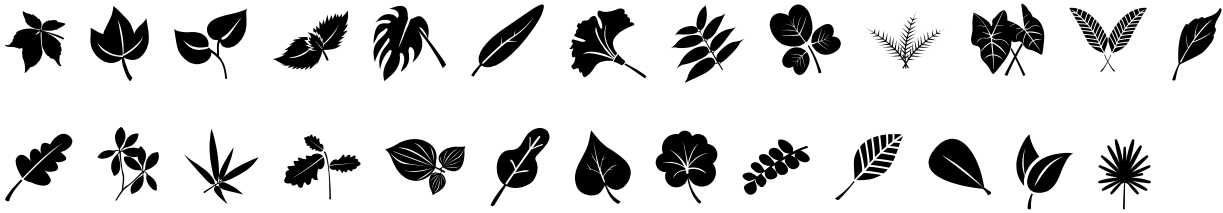

FONT SPECIFICATION

Leaf - Dingbat Font

Leaf Dingbats - Regular

Uppercase Characters

Lowercase Characters

Numbers

Punctuation and Symbols

All Other Glyphs