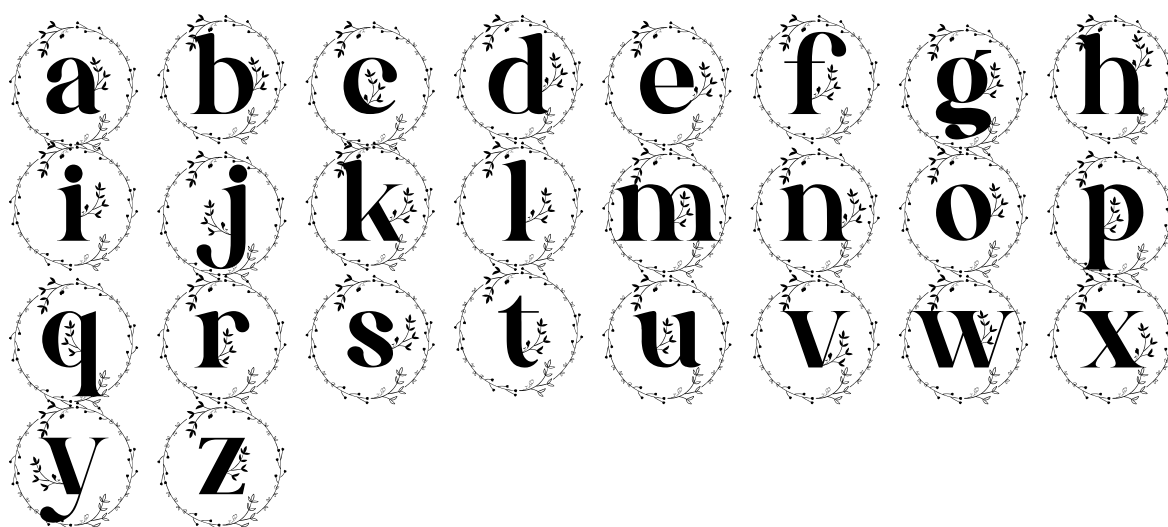

FONT SPECIFICATION

Alexandria Monogram Font

Alexandria Monogram - Regular

Uppercase Characters

Lowercase Characters

Numbers

Punctuation and Symbols

All Other Glyphs