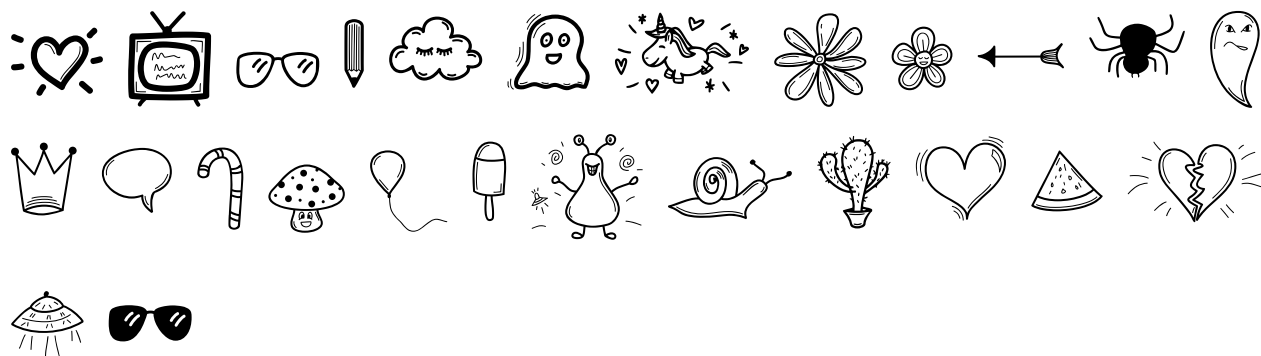

FONT SPECIFICATION

Starry Prickles

KH Prickles Doodles - Regular

Uppercase Characters

Lowercase Characters

Numbers

Punctuation and Symbols

All Other Glyphs